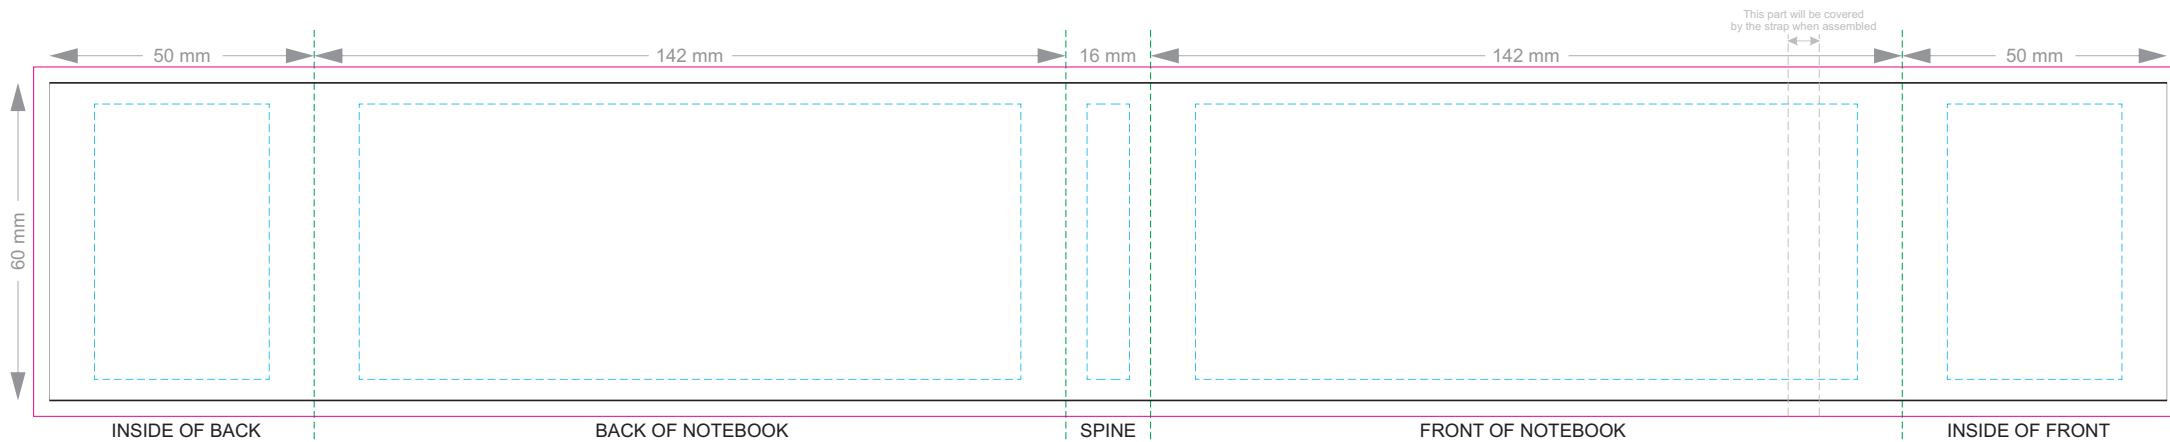

70% of Actual Size
Digital Print - Belly Band Template