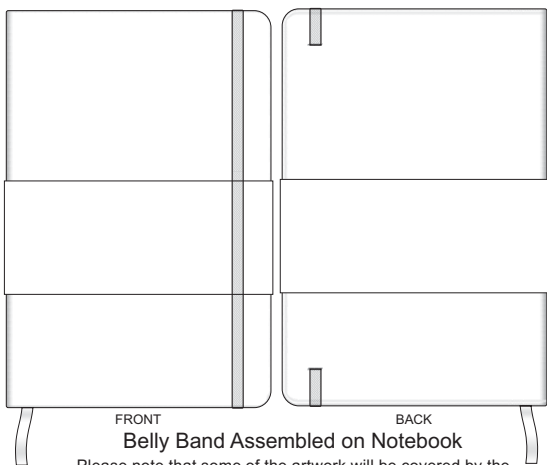

70% of Actual Size
Pad Print

Branding area can be moved anywhere within the red line.

70% of Actual Size
Pad Print BACK

Branding area can be moved anywhere within the red line.

Ecu
Pale Yellow
Yellow
Orange
Peach
Pink
Red
Burgandy
Sage
Olive
Bright Green
Dark Green
Teal
Light Blue
Slate Blue
Dark Blue
Mauve
Purple
Grey
Black

100% of Actual Size
Direct Digital

Ecu
Pale Yellow
Yellow
Orange
Peach
Pink
Red
Burgandy
Sage
Olive
Bright Green
Dark Green
Teal
Light Blue
Slate Blue
Dark Blue
Mauve
Purple
Grey
Black

100% of Actual Size
Foil Printing Front Cover
FRONT ONLY

Ecru
Pale Yellow
Yellow
Orange
Peach
Pink
Red
Burgandy
Sage
Olive
Bright Green
Dark Green
Teal
Light Blue
Slate Blue
Dark Blue
Mauve
Purple
Grey
Black

Please note: Print area 70mm x 55mm is **moveable within the red dotted area**, the print area cannot be rotated.

-  Copper Foil Print Colour
-  Silver Foil Print Colour
-  Gold Foil Print Colour

70% of Actual Size
Digital Print - Belly Band Template

25% of Actual Size

Belly Band Assembled on Notebook
Please note that some of the artwork will be covered by the notebook closure strap when assembled.