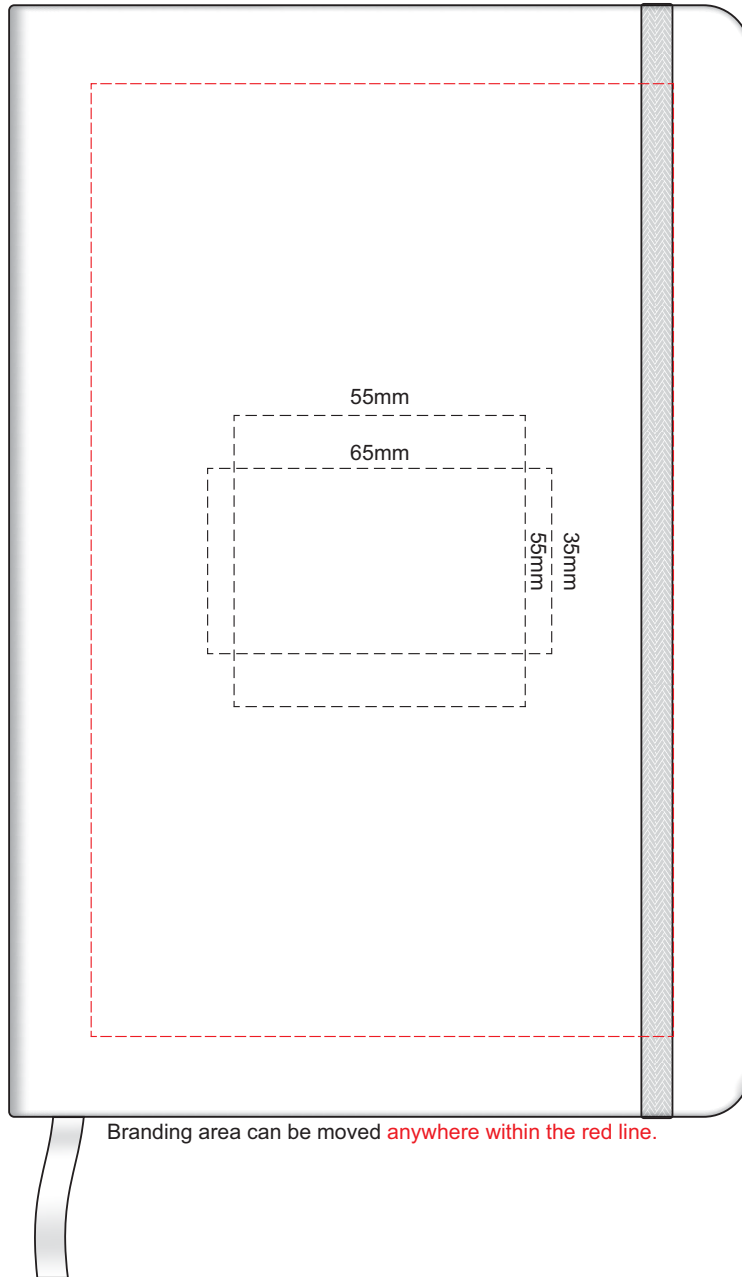

70% of Actual Size
Pad Print

Branding area can be moved anywhere within the red line.

70% of Actual Size
Pad Print BACK

Branding area can be moved anywhere within the red line.

Ecu
Pale Yellow
Yellow
Orange
Peach
Pink
Red
Burgandy
Sage
Olive
Bright Green
Dark Green
Teal
Light Blue
Slate Blue
Dark Blue
Mauve
Purple
Grey
Black

70% of Actual Size
Screen Print (one colour)

70% of Actual Size
Screen Print (one colour) BACK

Ecru
Pale Yellow
Yellow
Orange
Peach
Pink
Red
Burgandy
Sage
Olive
Bright Green
Dark Green
Teal
Light Blue
Slate Blue
Dark Blue
Mauve
Purple
Grey
Black

Ecru
Pale Yellow
Yellow
Orange
Peach
Pink
Red
Burgandy
Sage
Olive
Bright Green
Dark Green
Teal
Light Blue
Slate Blue
Dark Blue
Mauve
Purple
Grey
Black

Please note: Print area 70mm x 55mm is **moveable within the red dotted area**, the print area cannot be rotated.

Blue Line = The SIGNIFICANT PRINT AREA

(Keep all critical images & text within this box)

Black Line = Maximum print area

Pink Line = Bleed off to here

Ecru
Pale Yellow
Yellow
Orange
Peach
Pink
Red
Burgandy
Sage
Olive
Bright Green
Dark Green
Teal
Light Blue
Slate Blue
Dark Blue
Mauve
Purple
Grey
Black