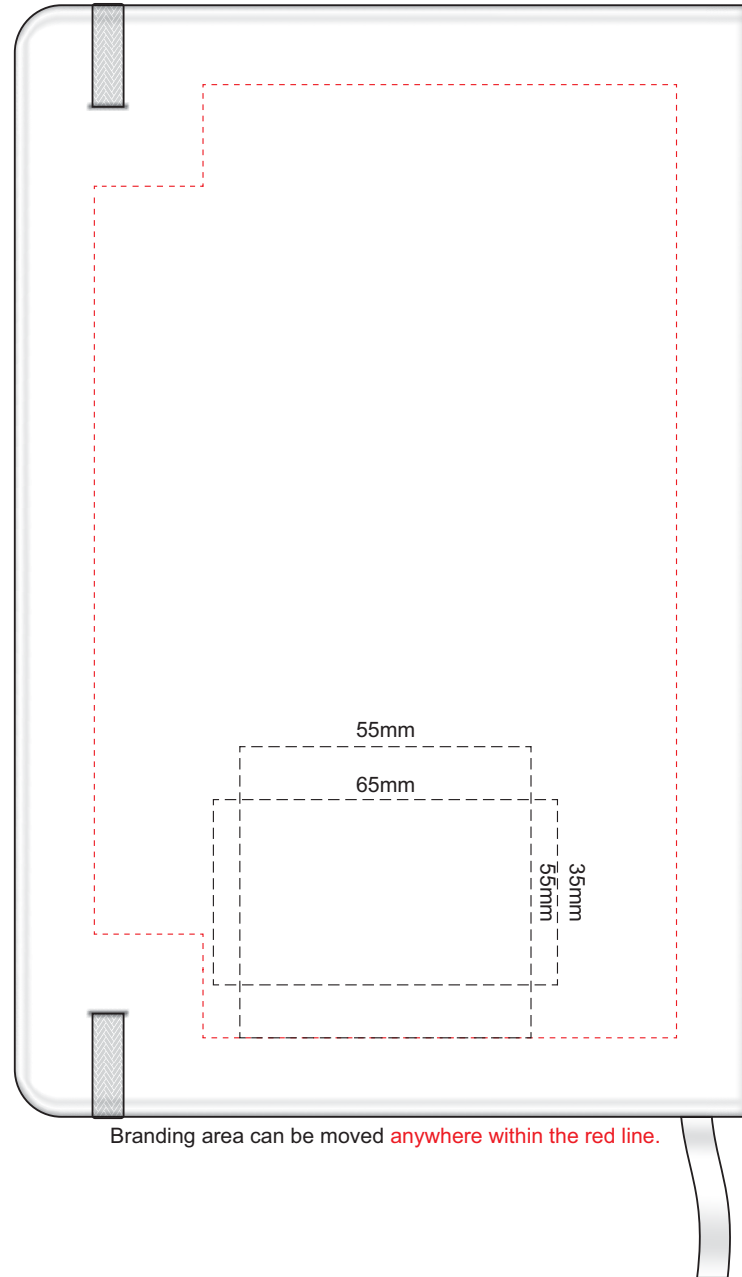

70% of Actual Size
Pad Print

Branding area can be moved anywhere within the red line.

70% of Actual Size
Pad Print BACK

Branding area can be moved anywhere within the red line.

Ecu
Pale Yellow
Yellow
Orange
Peach
Pink
Red
Burgandy
Sage
Olive
Bright Green
Dark Green
Teal
Light Blue
Slate Blue
Dark Blue
Mauve
Purple
Grey
Black

70% of Actual Size
Screen Print (one colour)

70% of Actual Size
Screen Print (one colour) BACK

Ecru
Pale Yellow
Yellow
Orange
Peach
Pink
Red
Burgandy
Sage
Olive
Bright Green
Dark Green
Teal
Light Blue
Slate Blue
Dark Blue
Mauve
Purple
Grey
Black

Ecru
Pale Yellow
Yellow
Orange
Peach
Pink
Red
Burgandy
Sage
Olive
Bright Green
Dark Green
Teal
Light Blue
Slate Blue
Dark Blue
Mauve
Purple
Grey
Black

Please note: Print area 70mm x 55mm is **moveable within the red dotted area**, the print area cannot be rotated.

Blue Line = The SIGNIFICANT PRINT AREA

(Keep all critical images & text within this box)

Black Line = Maximum print area

Pink Line = Bleed off to here

Ecru
Pale Yellow
Yellow
Orange
Peach
Pink
Red
Burgandy
Sage
Olive
Bright Green
Dark Green
Teal
Light Blue
Slate Blue
Dark Blue
Mauve
Purple
Grey
Black