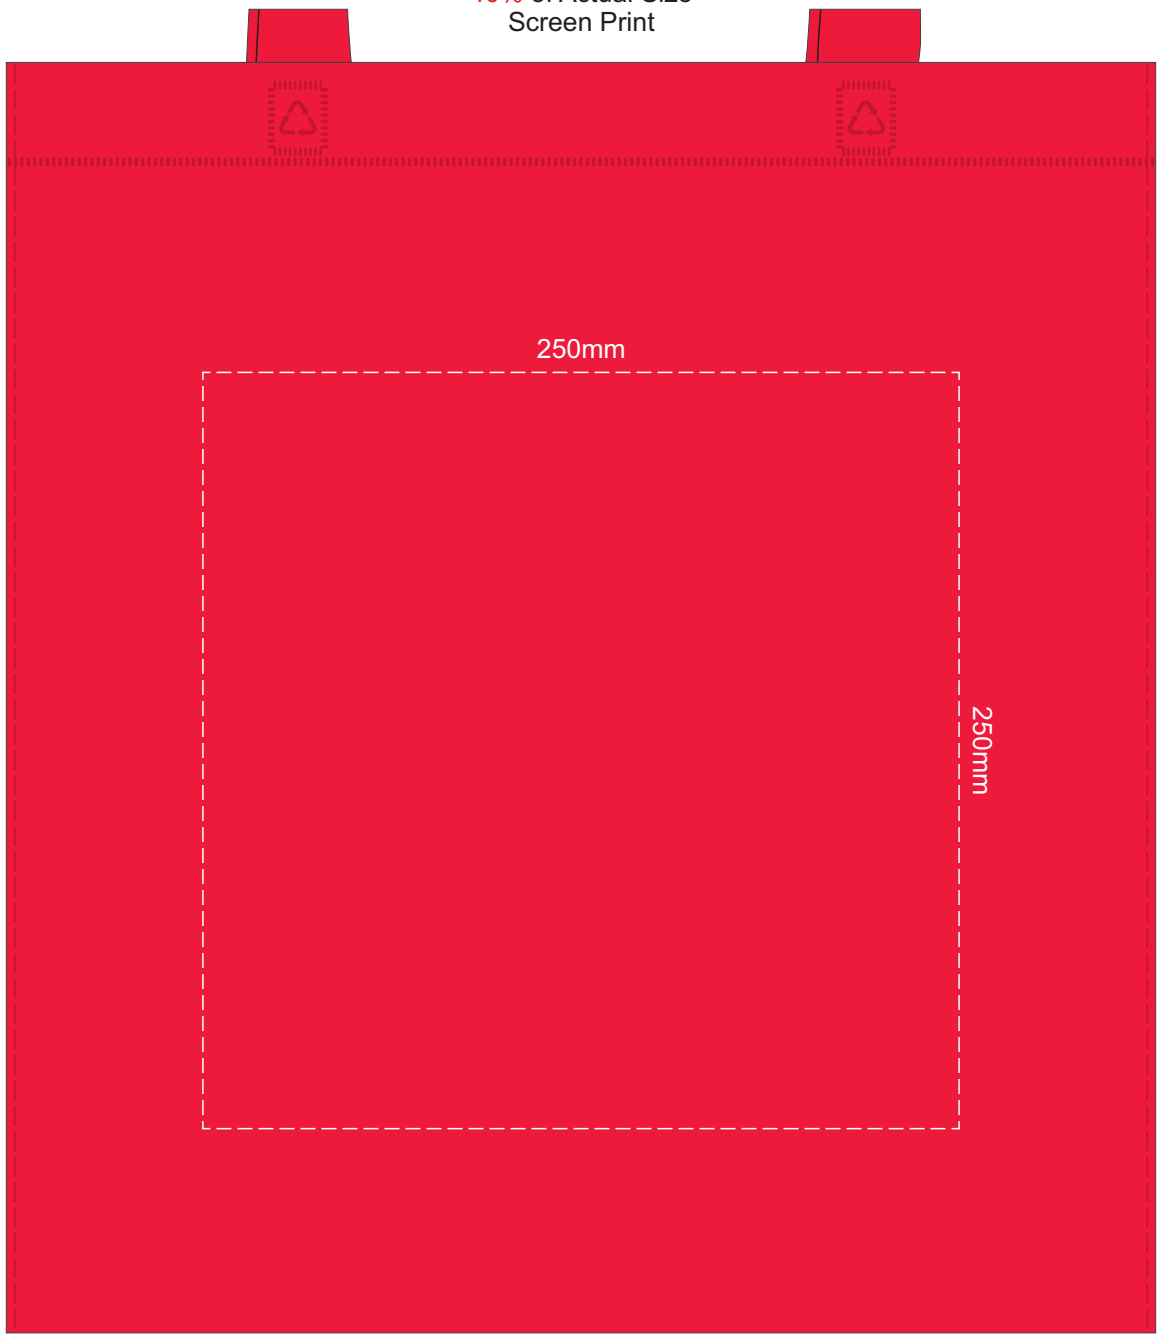

Grey
Natural
White
Yellow
Orange
Pink
Red
Bright Green
Kelly Green
Dark Green
Teal
Light Blue
Process Blue
Royal Blue
Navy
Purple
Black

40% of Actual Size
Screen Print

Grey
Natural
White
Yellow
Orange
Pink
Red
Bright Green
Kelly Green
Dark Green
Teal
Light Blue
Process Blue
Royal Blue
Navy
Purple
Black

40% of Actual Size
Colourflex Transfer
Faux Embroidery

Please note the orientation the print area may be rotated to best suit the requirements.