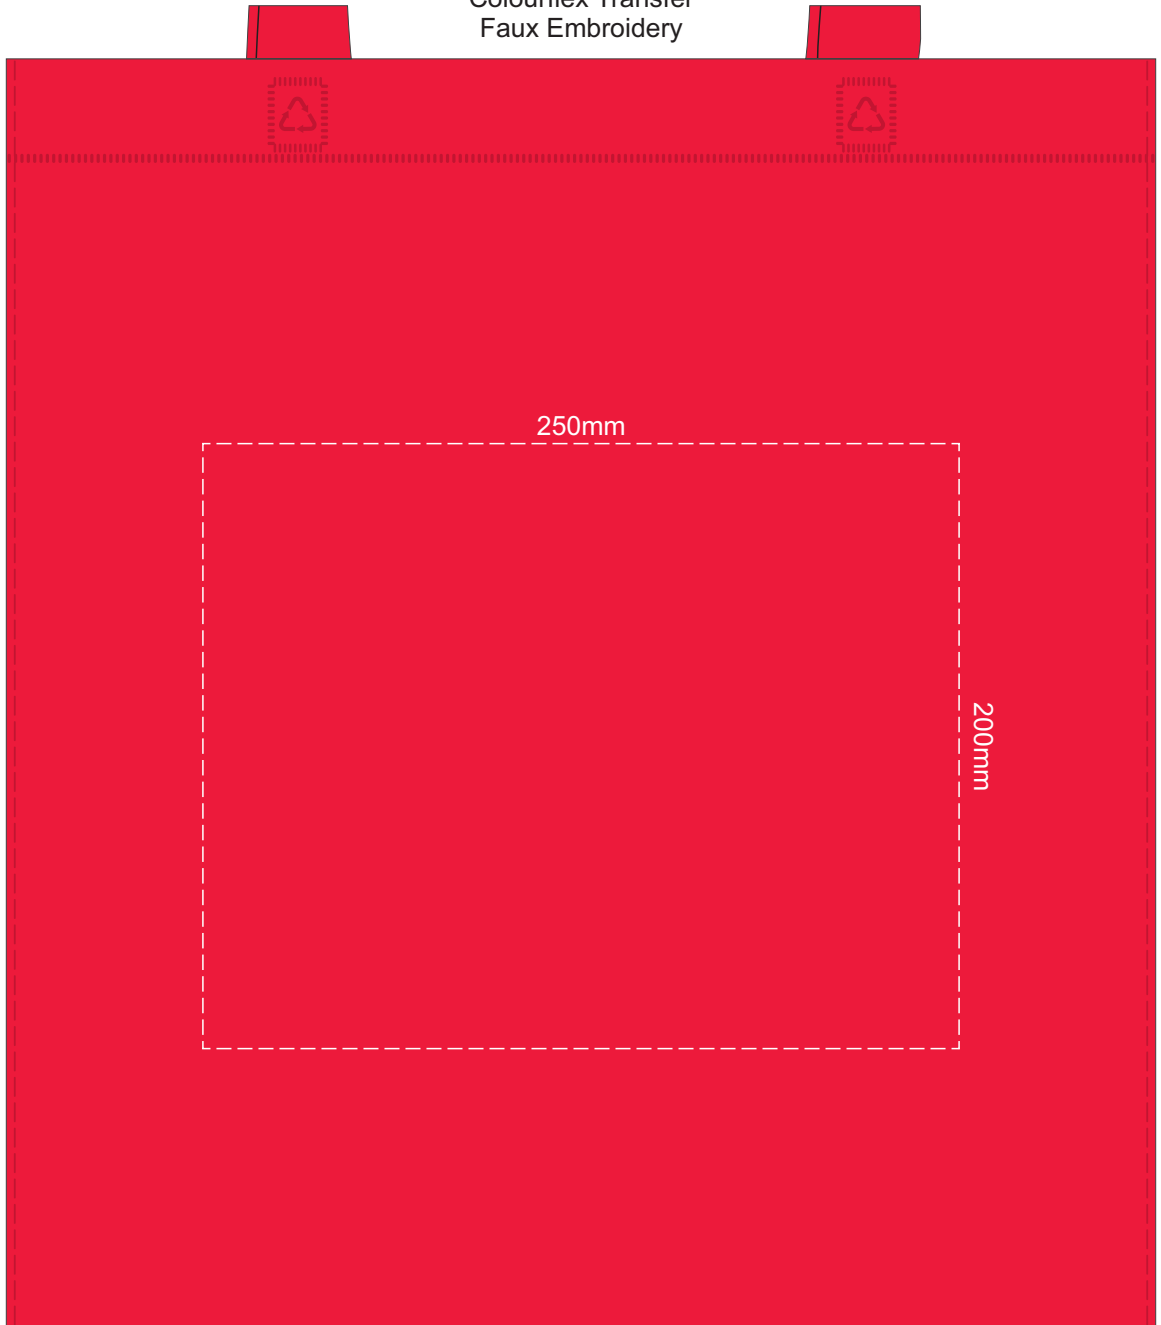

Grey
Natural
White
Yellow
Orange
Pink
Red
Bright Green
Kelly Green
Dark Green
Teal
Light Blue
Process Blue
Royal Blue
Navy
Purple
Black

40% of Actual Size
Screen Print

Grey
Natural
White
Yellow
Orange
Pink
Red
Bright Green
Kelly Green
Dark Green
Teal
Light Blue
Process Blue
Royal Blue
Navy
Purple
Black

40% of Actual Size
Colourflex Transfer
Faux Embroidery

Please note the orientation the print area may be rotated to best suit the requirements.