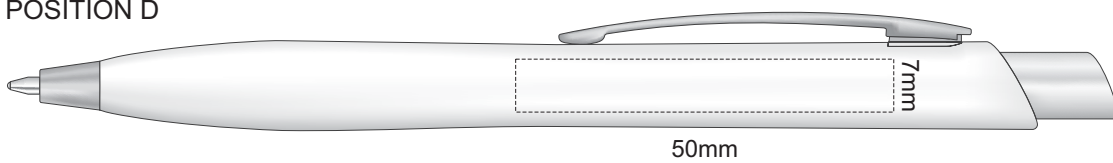

Grey
Ecrú
Pale Yellow
Yellow
Orange
Rust
Peach
Pale Pink
Pink
Red
Burgundy
Sage
Bright Green
Forest Green
Teal
Light Blue
Slate Blue
Petrol Blue
Dark Blue
Navy
Mauve
Purple
Graphite

100% of Actual Size  
Pad Print

POSITION D

POSITION E

100% of Actual Size  
Pad Print (one side only)

100% of Actual Size  
Digital Packaging Print  
(one side only)

Digital Print is only available for natural option  
Artwork will be printed directly onto the product via CMYK printing (no white),  
colours will not be vibrant due to white ink not being available for this process.