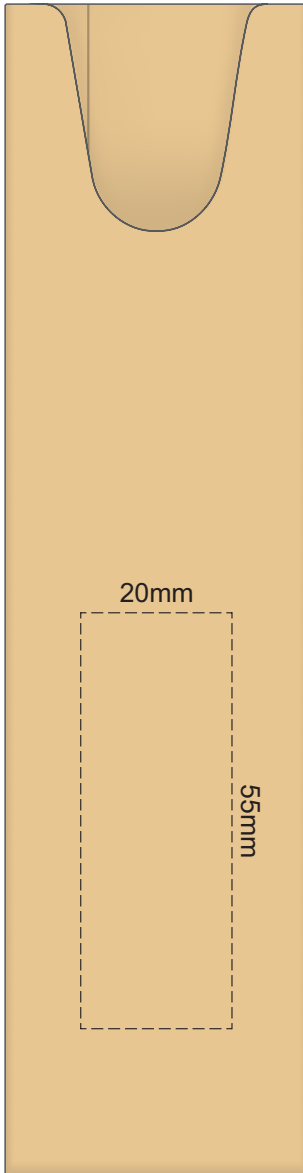

Grey
Ecrú
Pale Yellow
Yellow
Orange
Rust
Peach
Pale Pink
Pink
Red
Burgundy
Sage
Bright Green
Forest Green
Teal
Light Blue
Slate Blue
Petrol Blue
Dark Blue
Navy
Mauve
Purple
Graphite

100% of Actual Size  
Pad Print

POSITION D

POSITION E

100% of Actual Size  
Pad Print (one side only)

100% of Actual Size  
Digital Packaging Print  
(one side only)

Digital Print is only available for natural option  
Artwork will be printed directly onto the product via CMYK printing (no white),  
colours will not be vibrant due to white ink not being available for this process.