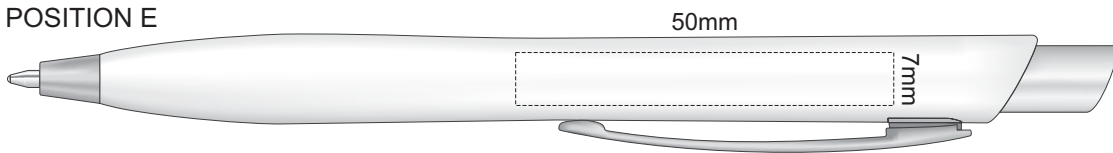

Grey
Ecrú
Pale Yellow
Yellow
Orange
Rust
Peach
Pale Pink
Pink
Red
Burgundy
Sage
Bright Green
Forest Green
Teal
Light Blue
Slate Blue
Petrol Blue
Dark Blue
Navy
Mauve
Purple
Graphite

100% of Actual Size  
Pad Print

POSITION D

POSITION E

100% of Actual Size  
Pad Print (one side only)

100% of Actual Size  
Digital Packaging Print  
(one side only)

Digital Print is only available for natural option  
Artwork will be printed directly onto the product via CMYK printing (no white),  
colours will not be vibrant due to white ink not being available for this process.