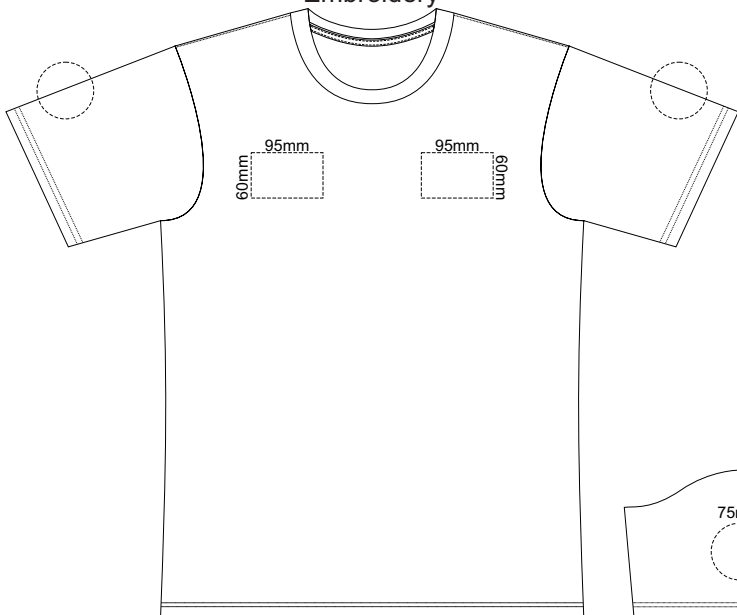

Print area 280x200mm can be rotated to best suit.

10% of Actual Size
Embroidery

MENS FRONT LARGE