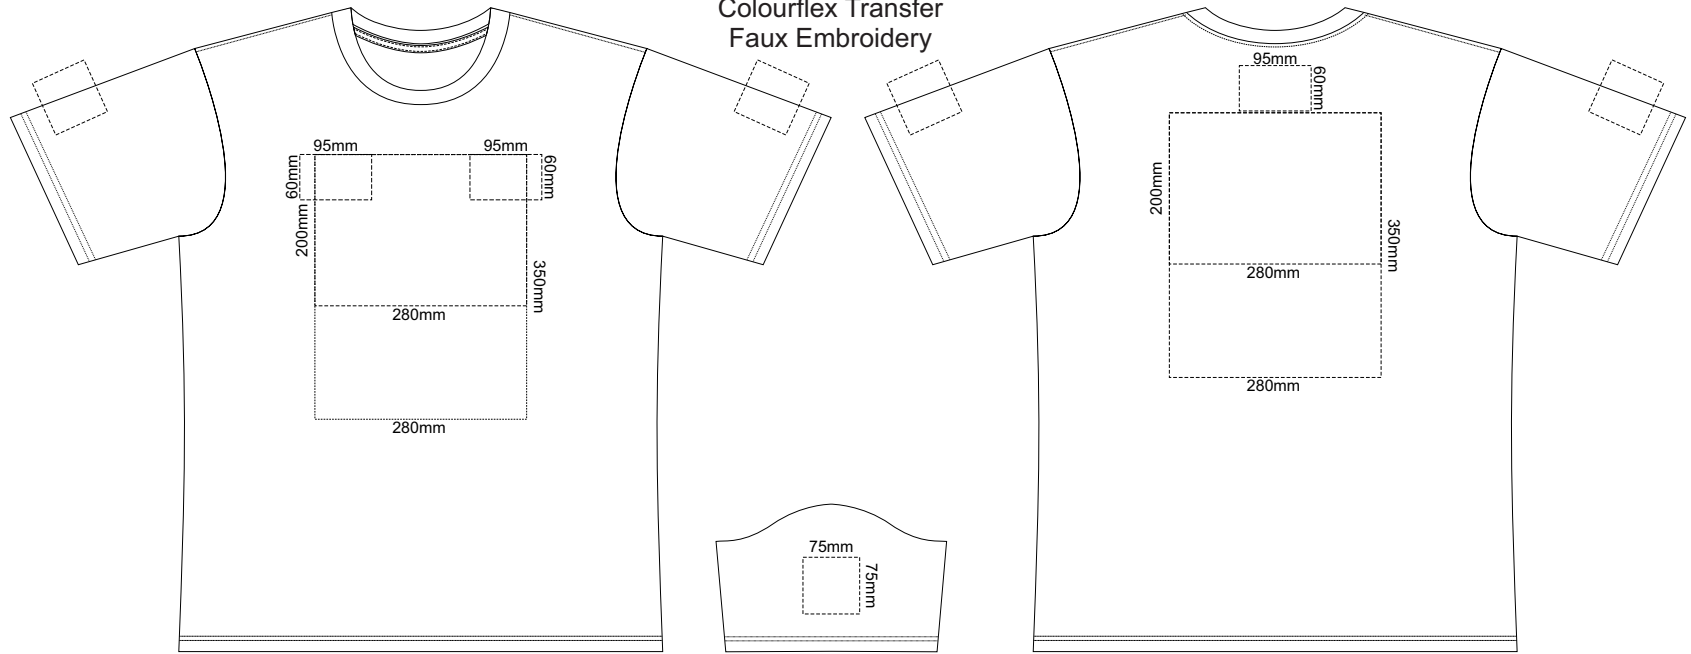

10% of Actual Size  
Screen Print

**MENS FRONT XL**

**MENS BACK XL**

10% of Actual Size  
Colourflex Transfer  
Faux Embroidery

Print area 280x200mm can be rotated to best suit.

Print area 280x200mm can be rotated to best suit.

10% of Actual Size  
Screen Print

**MENS FRONT 2XL**

**MENS BACK 2XL**

10% of Actual Size  
Colourflex Transfer  
Faux Embroidery

Print area 280x200mm can be rotated to best suit.

Print area 280x200mm can be rotated to best suit.