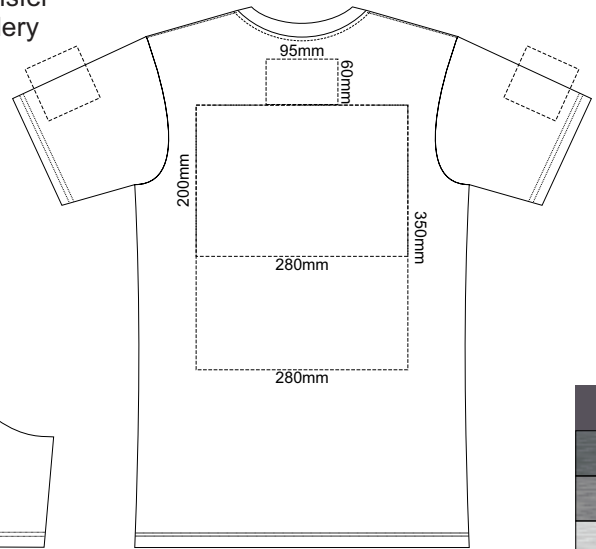

10% of Actual Size  
Screen Print

**MENS FRONT XS**

**MENS BACK XS**

10% of Actual Size  
Colourflex Transfer  
Faux Embroidery

**MENS FRONT XS**

Print area 280x200mm can be rotated to best suit.

**MENS BACK XS**

Print area 280x200mm can be rotated to best suit.

10% of Actual Size  
Embroidery

**MENS FRONT XS**

Graphite
Charcoal
Grey
Ash
Ecru
Gold
Mustard
Orange
Rust
Fuchsia
Red
Kelly Green
Olive
Bottle Green
Cyan
Petrol Blue
Royal Blue
Navy
Purple
Carbon
Black
Jet Black

10% of Actual Size  
Screen Print

**MENS FRONT SMALL**

**MENS BACK SMALL**

10% of Actual Size  
Colourflex Transfer  
Faux Embroidery

**MENS FRONT SMALL**

Print area 280x200mm can be rotated to best suit.

**MENS BACK SMALL**

10% of Actual Size  
Screen Print

**MENS FRONT MEDIUM**

**MENS BACK MEDIUM**

10% of Actual Size  
Colourflex Transfer  
Faux Embroidery

Print area 280x200mm can be rotated to best suit.

**MENS FRONT MEDIUM**