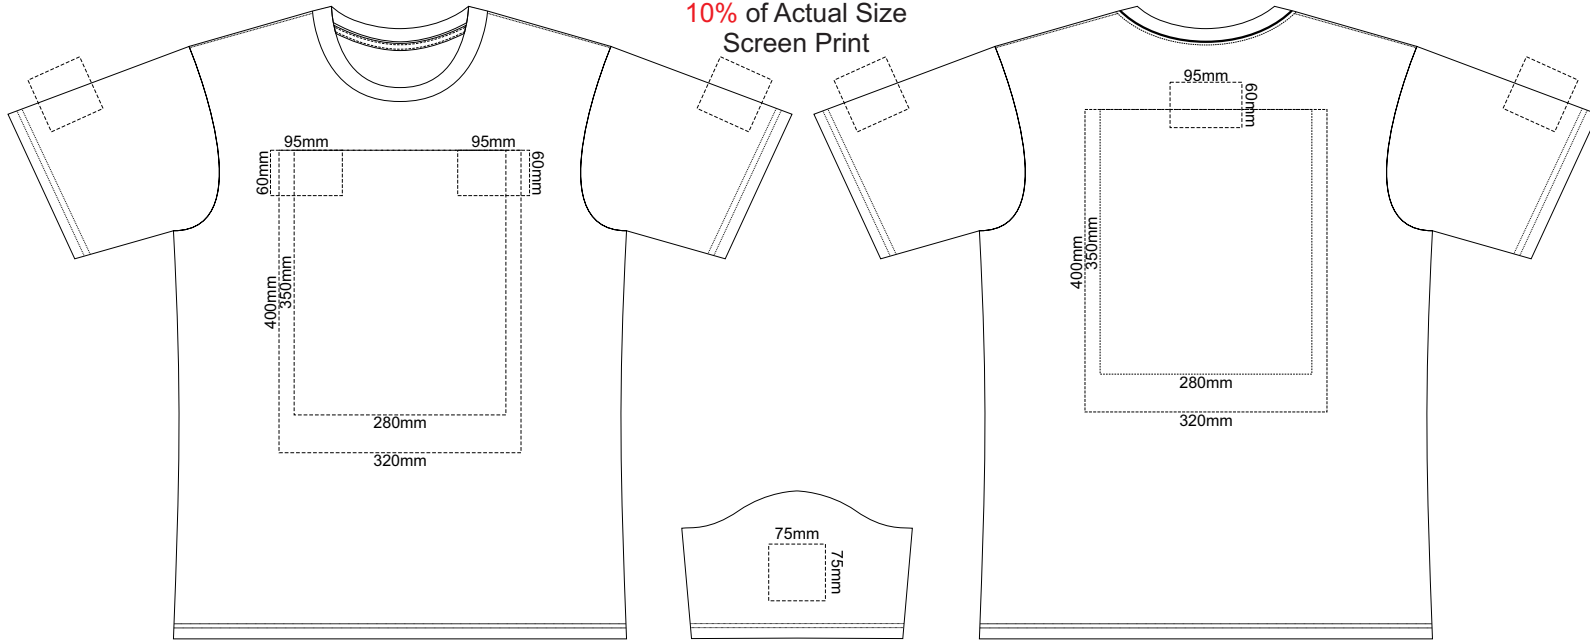

10% of Actual Size  
Screen Print

**MENS FRONT LARGE**

**MENS BACK LARGE**

10% of Actual Size  
Colourflex Transfer  
Faux Embroidery

**MENS FRONT LARGE**

Print area 280x200mm can be rotated to best suit.

**MENS BACK LARGE**

Print area 280x200mm can be rotated to best suit.

10% of Actual Size  
Embroidery

**MENS FRONT LARGE**

Graphite
Charcoal
Grey
Ash
Ecru
Gold
Mustard
Orange
Rust
Fuchsia
Red
Kelly Green
Olive
Bottle Green
Cyan
Petrol Blue
Royal Blue
Navy
Purple
Carbon
Black
Jet Black

10% of Actual Size  
Screen Print

**MENS FRONT XL**

**MENS BACK XL**

10% of Actual Size  
Colourflex Transfer  
Faux Embroidery

Print area 280x200mm can be rotated to best suit.

Print area 280x200mm can be rotated to best suit.