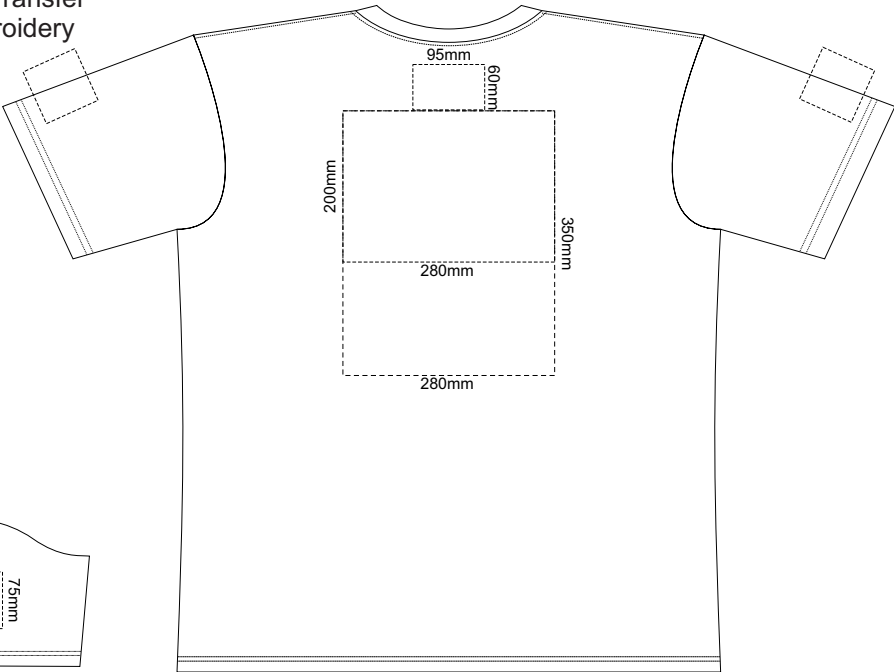

MENS BACK 4XL

Graphite
Charcoal
Grey
Ash
Ecru
White
Gold
Mustard
Orange
Rust
Fuchsia
Red
Kelly Green
Olive
Bottle Green
Cyan
Petrol Blue
Royal Blue
Navy
Purple
Carbon
Black
Jet Black