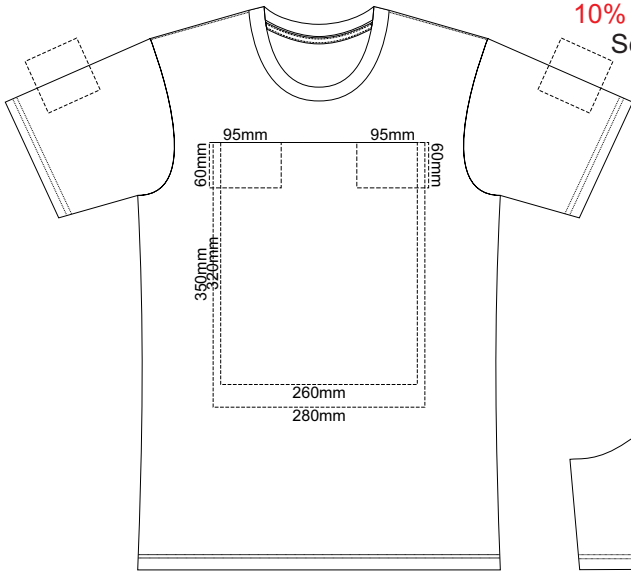

10% of Actual Size  
Screen Print

**MENS FRONT XS**

**MENS BACK XS**

10% of Actual Size  
Colourflex Transfer  
Faux Embroidery

**MENS FRONT XS**

Print area 280x200mm can be rotated to best suit.

**MENS BACK XS**

Print area 280x200mm can be rotated to best suit.

10% of Actual Size  
Embroidery

**MENS FRONT XS**

Graphite
Charcoal
Grey
Ash
Ecru
Gold
Mustard
Orange
Rust
Fuchsia
Red
Kelly Green
Olive
Bottle Green
Cyan
Petrol Blue
Royal Blue
Navy
Purple
Carbon
Black
Jet Black

10% of Actual Size  
Screen Print

**MENS FRONT SMALL**

**MENS BACK SMALL**

10% of Actual Size  
Colourflex Transfer  
Faux Embroidery

**MENS FRONT SMALL**

Print area 280x200mm can be rotated to best suit.

**MENS BACK SMALL**

10% of Actual Size  
Screen Print

**MENS FRONT MEDIUM**

**MENS BACK MEDIUM**

10% of Actual Size  
Colourflex Transfer  
Faux Embroidery

Print area 280x200mm can be rotated to best suit.

**MENS FRONT MEDIUM**