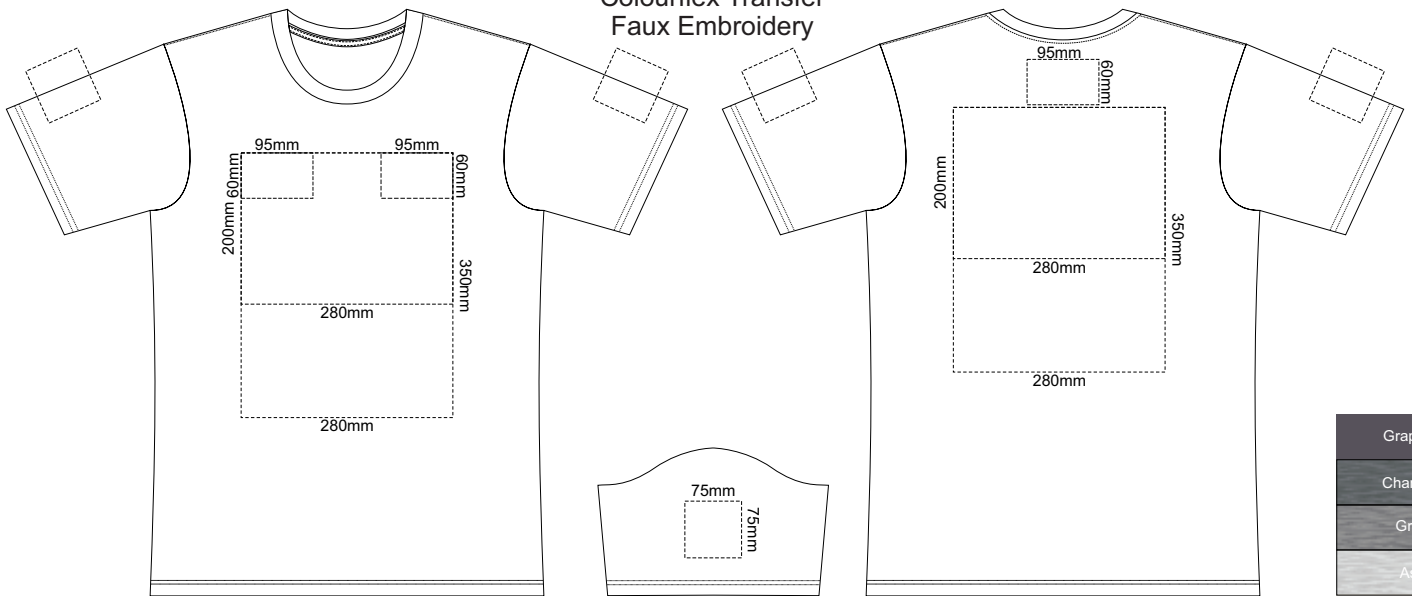

10% of Actual Size  
Screen Print

**MENS FRONT XS**

**MENS BACK XS**

10% of Actual Size  
Colourflex Transfer  
Faux Embroidery

**MENS FRONT XS**

Print area 280x200mm can be rotated to best suit.

**MENS BACK XS**

10% of Actual Size  
Screen Print

**MENS FRONT SMALL**

**MENS BACK SMALL**

10% of Actual Size  
Colourflex Transfer  
Faux Embroidery

**MENS FRONT SMALL**

Print area 280x200mm can be rotated to best suit.

**MENS BACK SMALL**

Print area 280x200mm can be rotated to best suit.

10% of Actual Size  
Embroidery

**MENS FRONT SMALL**

Graphite
Charcoal
Grey
Ash
Ecru
Gold
Mustard
Orange
Rust
Fuchsia
Red
Kelly Green
Olive
Bottle Green
Cyan
Petrol Blue
Royal Blue
Navy
Purple
Carbon
Black
Jet Black

10% of Actual Size  
Screen Print

**MENS FRONT MEDIUM**

**MENS BACK MEDIUM**

10% of Actual Size  
Colourflex Transfer  
Faux Embroidery

Print area 280x200mm can be rotated to best suit.

**MENS FRONT MEDIUM**