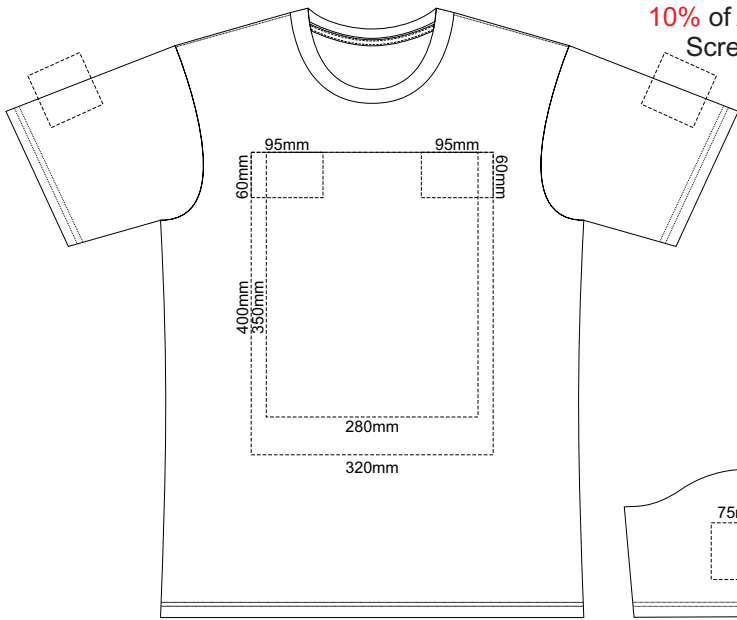

10% of Actual Size  
Screen Print

**MENS FRONT XS**

**MENS BACK XS**

10% of Actual Size  
Colourflex Transfer  
Faux Embroidery

**MENS FRONT XS**

Print area 280x200mm can be rotated to best suit.

**MENS BACK XS**

10% of Actual Size  
Screen Print

**MENS FRONT MEDIUM**

**MENS BACK MEDIUM**

10% of Actual Size  
Colourflex Transfer  
Faux Embroidery

Print area 280x200mm can be rotated to best suit.

**MENS FRONT MEDIUM**

Print area 280x200mm can be rotated to best suit.

**MENS BACK MEDIUM**

10% of Actual Size  
Embroidery

**MENS FRONT MEDIUM**

Graphite
Charcoal
Grey
Ash
Ecru
Gold
Mustard
Orange
Rust
Fuchsia
Red
Kelly Green
Olive
Bottle Green
Cyan
Petrol Blue
Royal Blue
Navy
Purple
Carbon
Black
Jet Black

10% of Actual Size  
Screen Print

**MENS FRONT LARGE**

**MENS BACK LARGE**

10% of Actual Size  
Colourflex Transfer  
Faux Embroidery

**MENS FRONT LARGE**

Print area 280x200mm can be rotated to best suit.

**MENS BACK LARGE**