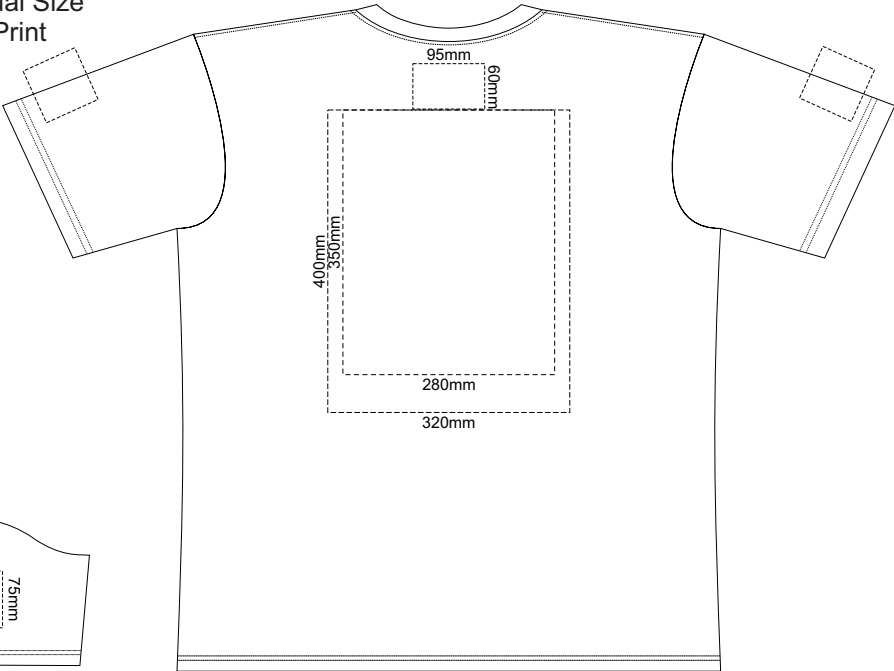

MENS BACK 4XL

10% of Actual Size
Colourflex Transfer
Faux Embroidery