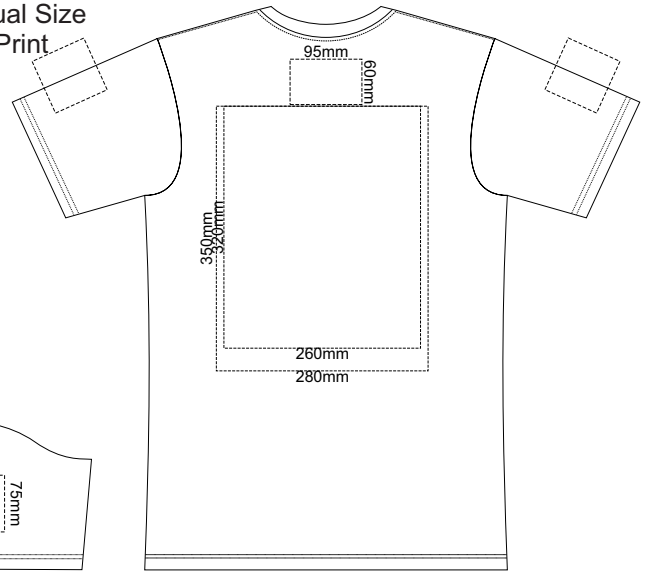

10% of Actual Size  
Screen Print

**MENS FRONT XS**

**MENS BACK XS**

10% of Actual Size  
Colourflex Transfer  
Faux Embroidery

**MENS FRONT XS**

Print area 280x200mm can be rotated to best suit.

**MENS BACK XS**

Print area 280x200mm can be rotated to best suit.

10% of Actual Size  
Embroidery

**MENS FRONT XS**

Graphite
Charcoal
Grey
Ash
Ecru
Gold
Mustard
Orange
Rust
Fuchsia
Red
Kelly Green
Olive
Bottle Green
Cyan
Petrol Blue
Royal Blue
Navy
Purple
Carbon
Black
Jet Black

10% of Actual Size  
Screen Print

**MENS FRONT SMALL**

**MENS BACK SMALL**

10% of Actual Size  
Colourflex Transfer  
Faux Embroidery

**MENS FRONT SMALL**

Print area 280x200mm can be rotated to best suit.

**MENS BACK SMALL**

10% of Actual Size  
Screen Print

**MENS FRONT MEDIUM**

**MENS BACK MEDIUM**

10% of Actual Size  
Colourflex Transfer  
Faux Embroidery

Print area 280x200mm can be rotated to best suit.

**MENS FRONT MEDIUM**