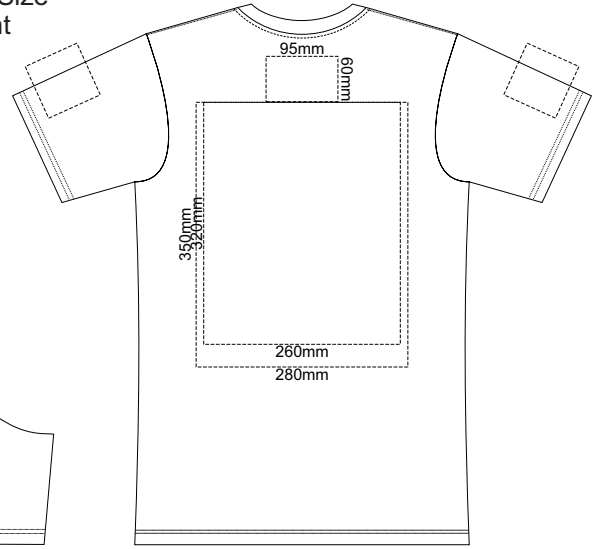

10% of Actual Size  
Screen Print

**MENS FRONT XS**

**MENS BACK XS**

10% of Actual Size  
Colourflex Transfer  
Faux Embroidery

**MENS FRONT XS**

Print area 280x200mm can be rotated to best suit.

**MENS BACK XS**

Print area 280x200mm can be rotated to best suit.

10% of Actual Size  
Embroidery

**MENS FRONT XS**

Graphite
Charcoal
Grey
Ash
Ecru
Gold
Mustard
Orange
Rust
Fuchsia
Red
Kelly Green
Olive
Bottle Green
Cyan
Petrol Blue
Royal Blue
Navy
Purple
Carbon
Black
Jet Black

10% of Actual Size  
Screen Print

**MENS FRONT SMALL**

**MENS BACK SMALL**

10% of Actual Size  
Colourflex Transfer  
Faux Embroidery

**MENS FRONT SMALL**

Print area 280x200mm can be rotated to best suit.

**MENS BACK SMALL**

10% of Actual Size  
Screen Print

**MENS FRONT MEDIUM**

**MENS BACK MEDIUM**

10% of Actual Size  
Colourflex Transfer  
Faux Embroidery

Print area 280x200mm can be rotated to best suit.

**MENS FRONT MEDIUM**