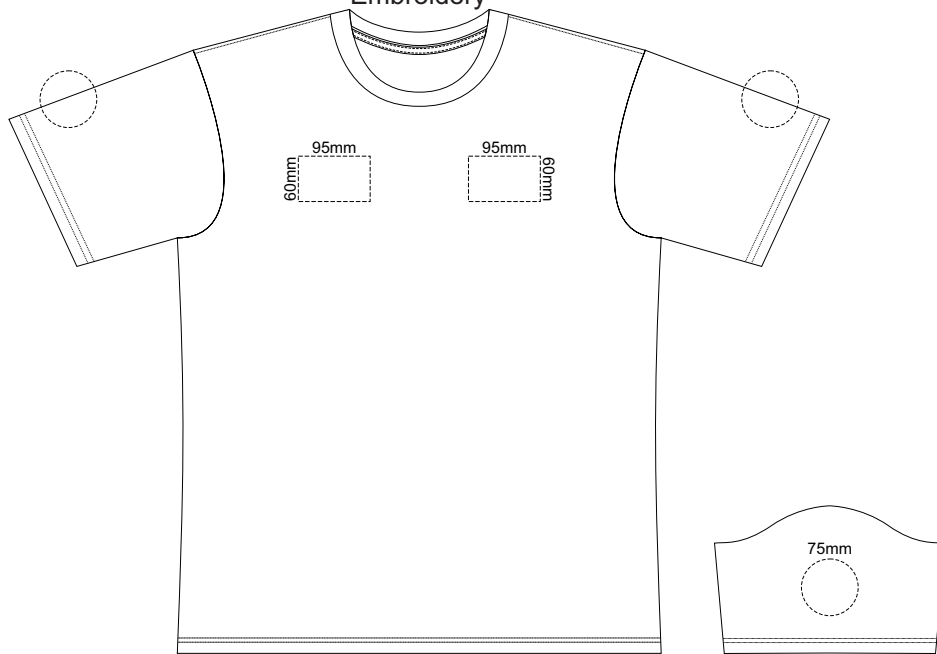

10% of Actual Size
Embroidery

MENS FRONT 2XL

Graphite
Charcoal
Grey
Ash
Ecru
Gold
Mustard
Orange
Rust
Fuchsia
Red
Kelly Green
Olive
Bottle Green
Cyan
Petrol Blue
Royal Blue
Navy
Purple
Carbon
Black
Jet Black