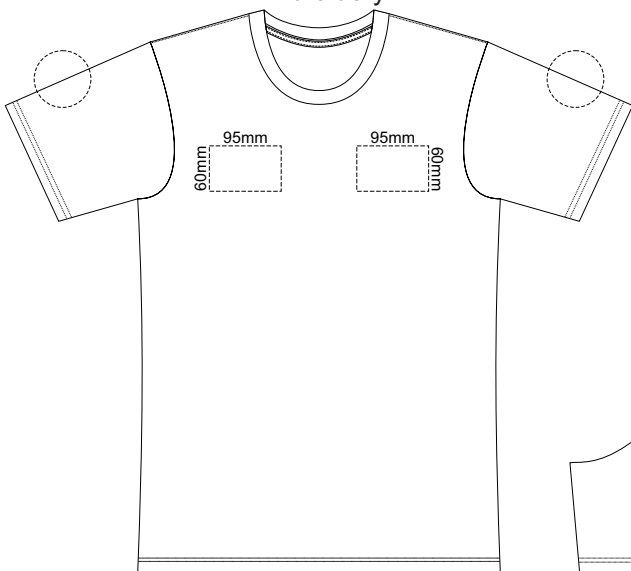

MENS FRONT SMALL

Graphite
Charcoal
Grey
Ash
Ecru
Gold
Mustard
Orange
Rust
Fuchsia
Red
Kelly Green
Olive
Bottle Green
Cyan
Petrol Blue
Royal Blue
Navy
Purple
Carbon
Black
Jet Black