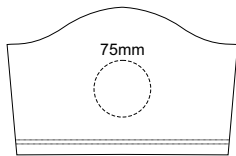

10% of Actual Size  
Screen Print

**MENS FRONT XS**

**MENS BACK XS**

10% of Actual Size  
Colourflex Transfer  
Faux Embroidery

**MENS FRONT XS**

Print area 280x200mm can be rotated to best suit.

**MENS BACK XS**

Print area 280x200mm can be rotated to best suit.

10% of Actual Size  
Embroidery

**MENS FRONT XS**

Graphite
Charcoal
Grey
Ash
Ecru
Gold
Mustard
Orange
Rust
Fuchsia
Red
Kelly Green
Olive
Bottle Green
Cyan
Petrol Blue
Royal Blue
Navy
Purple
Carbon
Black
Jet Black

10% of Actual Size  
Screen Print

**MENS FRONT SMALL**

**MENS BACK SMALL**

10% of Actual Size  
Colourflex Transfer  
Faux Embroidery

**MENS FRONT SMALL**

Print area 280x200mm can be rotated to best suit.

**MENS BACK SMALL**

Print area 280x200mm can be rotated to best suit.

10% of Actual Size  
Embroidery

**MENS FRONT SMALL**

Graphite
Charcoal
Grey
Ash
Ecru
Gold
Mustard
Orange
Rust
Fuchsia
Red
Kelly Green
Olive
Bottle Green
Cyan
Petrol Blue
Royal Blue
Navy
Purple
Carbon
Black
Jet Black