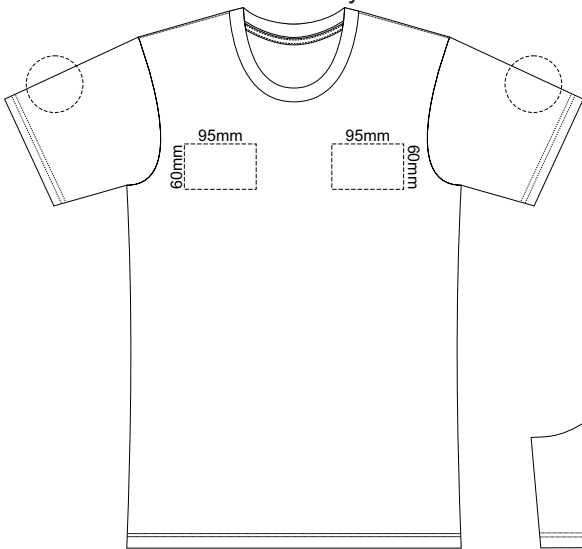

10% of Actual Size  
Screen Print

**MENS FRONT XS**

**MENS BACK XS**

10% of Actual Size  
Colourflex Transfer  
Faux Embroidery

**MENS FRONT XS**

Print area 280x200mm can be rotated to best suit.

**MENS BACK XS**

Print area 280x200mm can be rotated to best suit.

10% of Actual Size  
Embroidery

**MENS FRONT XS**

Graphite
Charcoal
Grey
Ash
Ecru
Gold
Mustard
Orange
Rust
Fuchsia
Red
Kelly Green
Olive
Bottle Green
Cyan
Petrol Blue
Royal Blue
Navy
Purple
Carbon
Black
Jet Black

10% of Actual Size  
Screen Print

**MENS FRONT SMALL**

**MENS BACK SMALL**

10% of Actual Size  
Colourflex Transfer  
Faux Embroidery

**MENS FRONT SMALL**

Print area 280x200mm can be rotated to best suit.

**MENS BACK SMALL**

10% of Actual Size  
Screen Print

**MENS FRONT MEDIUM**

**MENS BACK MEDIUM**

10% of Actual Size  
Colourflex Transfer  
Faux Embroidery

Print area 280x200mm can be rotated to best suit.

**MENS FRONT MEDIUM**