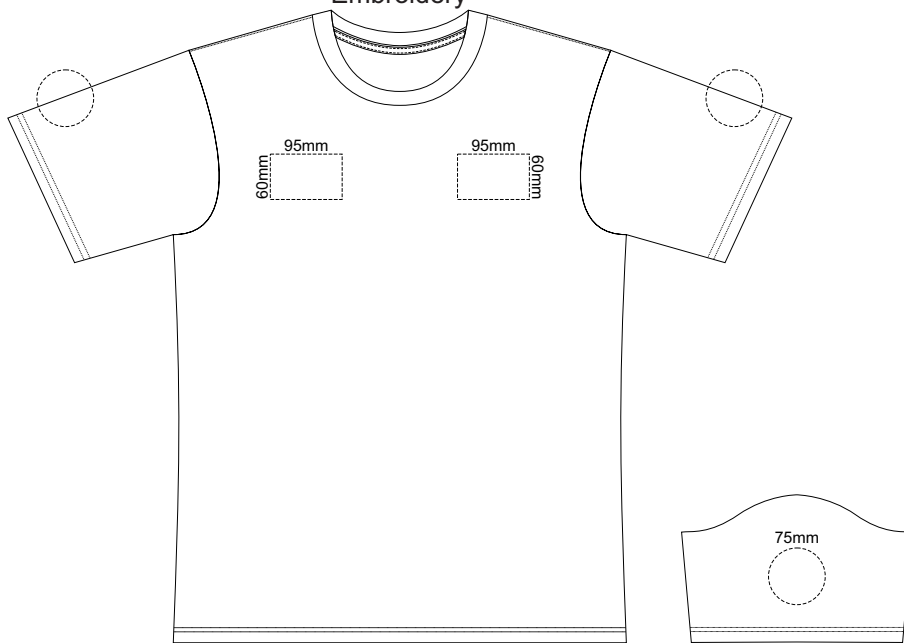

10% of Actual Size
Embroidery

MENS FRONT XL

Graphite
Charcoal
Grey
Ash
Ecru
Gold
Mustard
Orange
Rust
Fuchsia
Red
Kelly Green
Olive
Bottle Green
Cyan
Petrol Blue
Royal Blue
Navy
Purple
Carbon
Black
Jet Black