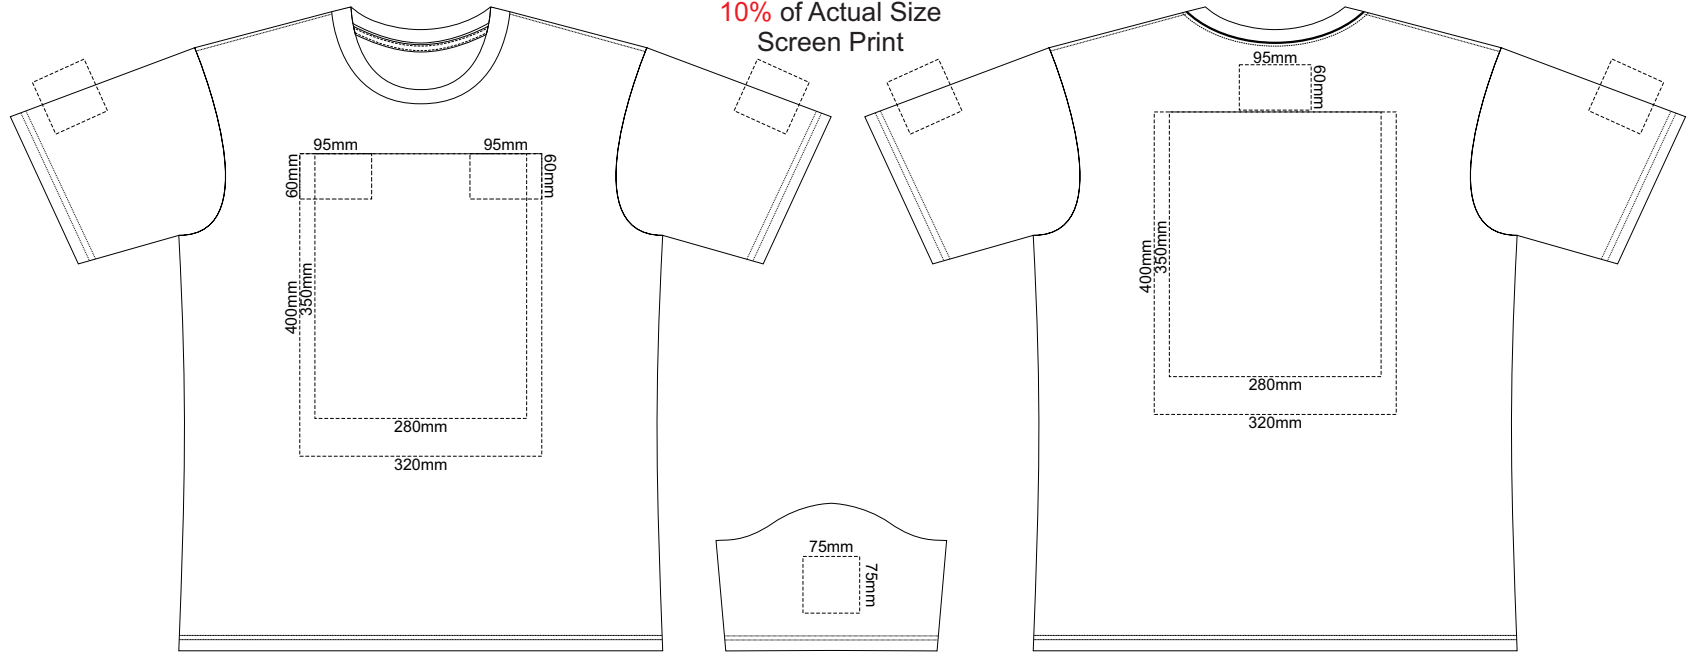

10% of Actual Size  
Screen Print

**MENS FRONT XL**

**MENS BACK XL**

10% of Actual Size  
Colourflex Transfer  
Faux Embroidery

Print area 280x200mm can be rotated to best suit.

Print area 280x200mm can be rotated to best suit.

10% of Actual Size  
Screen Print

**MENS FRONT 2XL**

**MENS BACK 2XL**

10% of Actual Size  
Colourflex Transfer  
Faux Embroidery

Print area 280x200mm can be rotated to best suit.

Print area 280x200mm can be rotated to best suit.