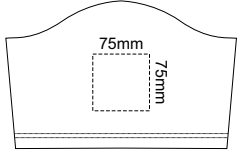

MENS BACK 4XL

10% of Actual Size
Colourflex Transfer
Faux Embroidery