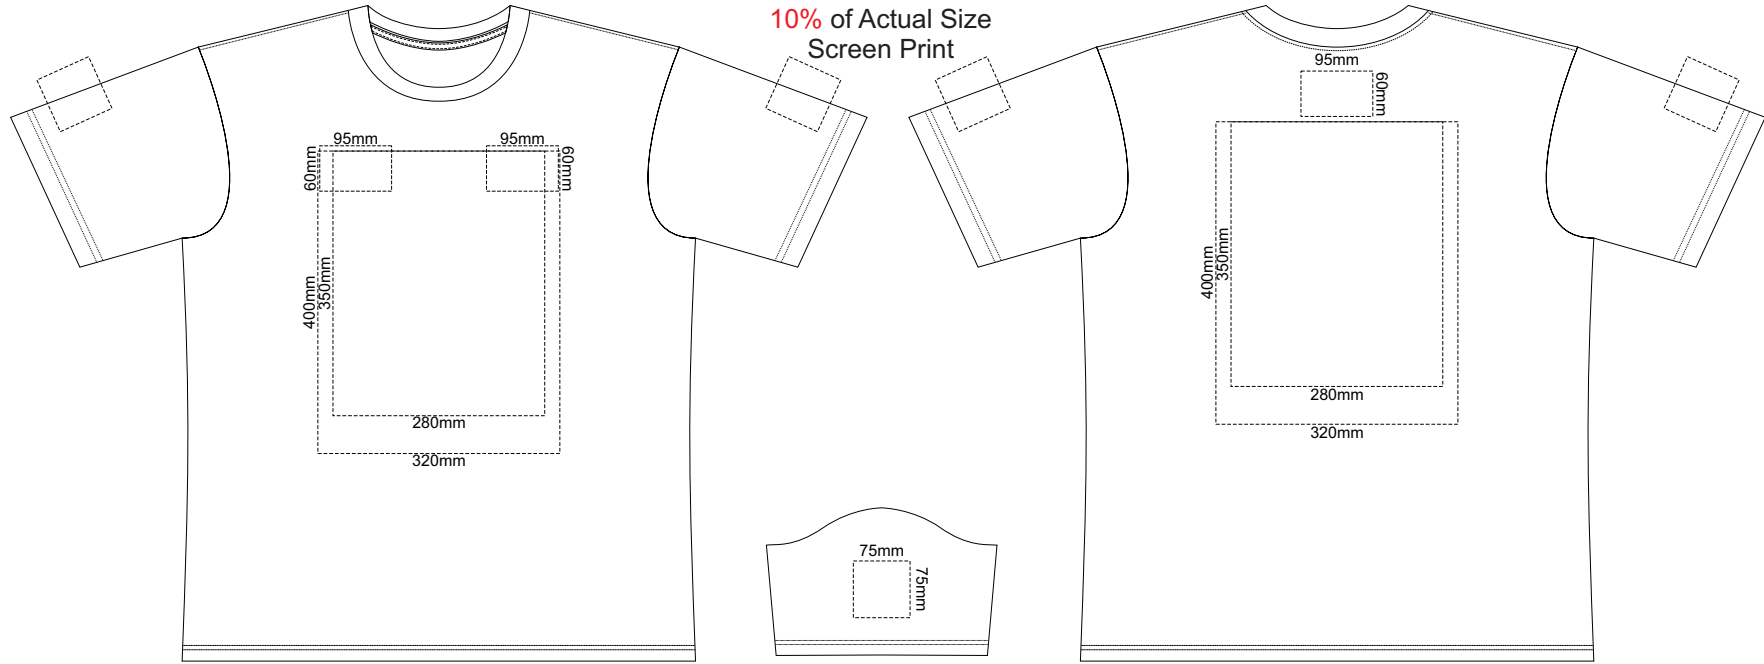

10% of Actual Size  
Screen Print

**MENS FRONT 3XL**

**MENS BACK 3XL**

10% of Actual Size  
Colourflex Transfer  
Faux Embroidery

**MENS FRONT 3XL**

**MENS BACK 3XL**

Print area 280x200mm can be rotated to best suit.