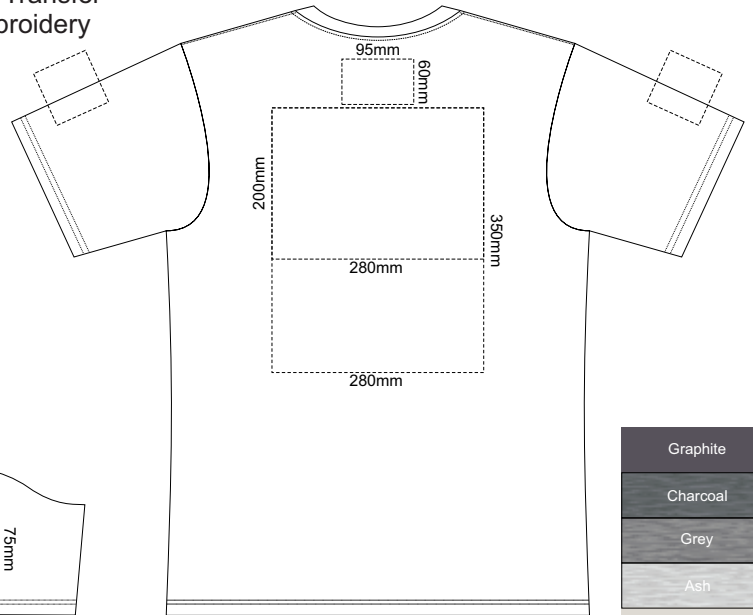

10% of Actual Size  
Screen Print

**MENS FRONT MEDIUM**

**MENS BACK MEDIUM**

10% of Actual Size  
Colourflex Transfer  
Faux Embroidery

Print area 280x200mm can be rotated to best suit.

**MENS FRONT MEDIUM**

Print area 280x200mm can be rotated to best suit.

**MENS BACK MEDIUM**

10% of Actual Size  
Embroidery

**MENS FRONT MEDIUM**

Graphite
Charcoal
Grey
Ash
Ecru
Gold
Mustard
Orange
Rust
Fuchsia
Red
Kelly Green
Olive
Bottle Green
Cyan
Petrol Blue
Royal Blue
Navy
Purple
Carbon
Black
Jet Black

10% of Actual Size  
Screen Print

**MENS FRONT LARGE**

**MENS BACK LARGE**

10% of Actual Size  
Colourflex Transfer  
Faux Embroidery

**MENS FRONT LARGE**

Print area 280x200mm can be rotated to best suit.

**MENS BACK LARGE**

Print area 280x200mm can be rotated to best suit.

10% of Actual Size  
Embroidery

**MENS FRONT LARGE**

Graphite
Charcoal
Grey
Ash
Ecru
Gold
Mustard
Orange
Rust
Fuchsia
Red
Kelly Green
Olive
Bottle Green
Cyan
Petrol Blue
Royal Blue
Navy
Purple
Carbon
Black
Jet Black