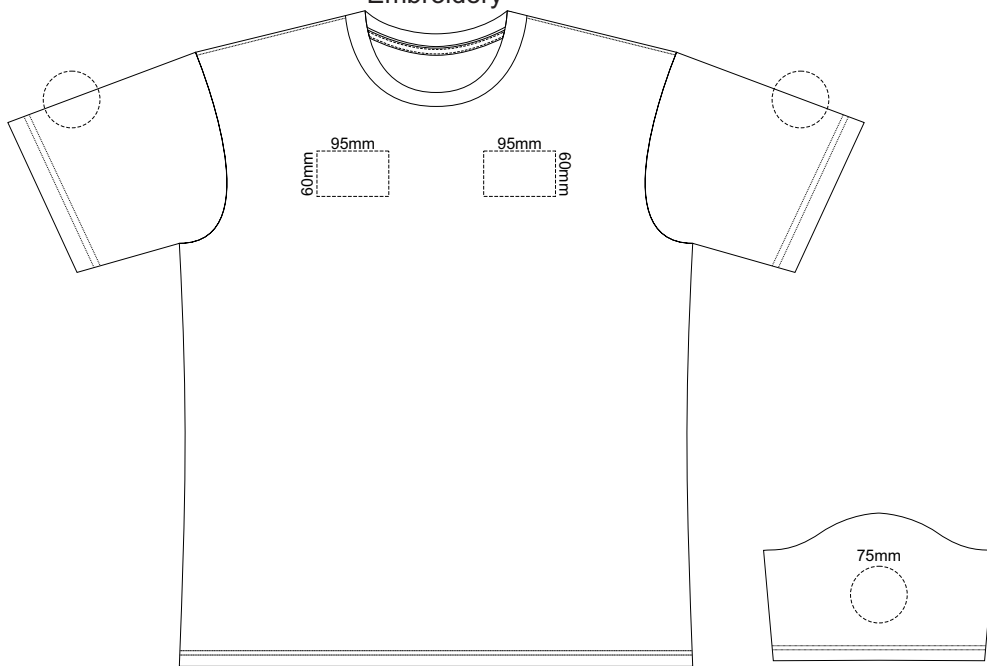

10% of Actual Size
Embroidery

MENS FRONT 3XL

Graphite
Charcoal
Grey
Ash
Ecru
Gold
Mustard
Orange
Rust
Fuchsia
Red
Kelly Green
Olive
Bottle Green
Cyan
Petrol Blue
Royal Blue
Navy
Purple
Carbon
Black
Jet Black