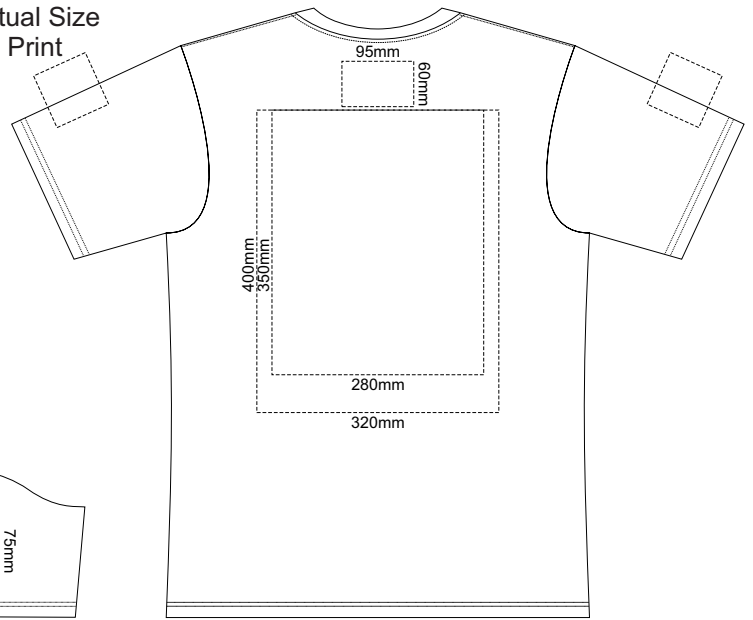

10% of Actual Size  
Screen Print

**MENS FRONT XS**

**MENS BACK XS**

10% of Actual Size  
Colourflex Transfer  
Faux Embroidery

**MENS FRONT XS**

Print area 280x200mm can be rotated to best suit.

**MENS BACK XS**

10% of Actual Size  
Screen Print

**MENS FRONT MEDIUM**

**MENS BACK MEDIUM**

10% of Actual Size  
Colourflex Transfer  
Faux Embroidery

Print area 280x200mm can be rotated to best suit.

**MENS FRONT MEDIUM**

Print area 280x200mm can be rotated to best suit.

**MENS BACK MEDIUM**

10% of Actual Size  
Embroidery

**MENS FRONT MEDIUM**

Graphite
Charcoal
Grey
Ash
Ecru
Gold
Mustard
Orange
Rust
Fuchsia
Red
Kelly Green
Olive
Bottle Green
Cyan
Petrol Blue
Royal Blue
Navy
Purple
Carbon
Black
Jet Black

10% of Actual Size  
Screen Print

**MENS FRONT LARGE**

**MENS BACK LARGE**

10% of Actual Size  
Colourflex Transfer  
Faux Embroidery

**MENS FRONT LARGE**

Print area 280x200mm can be rotated to best suit.

**MENS BACK LARGE**