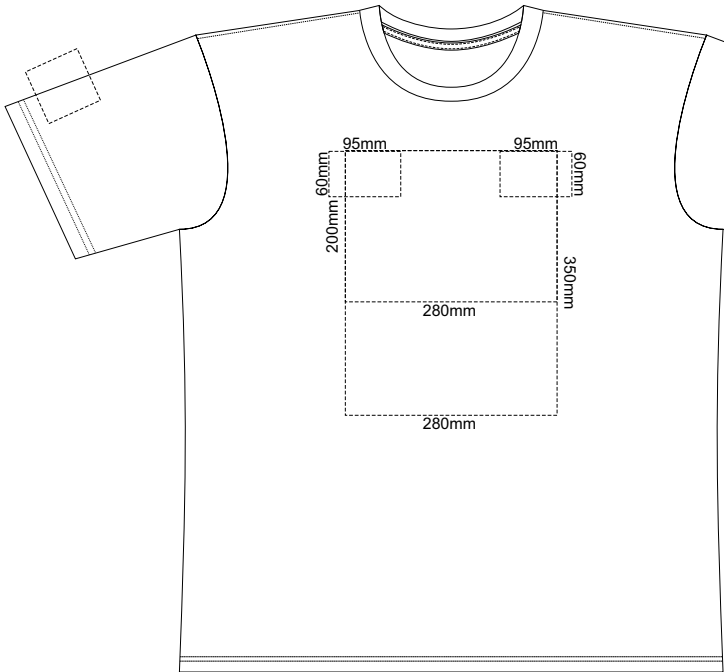

MENS FRONT 4XL