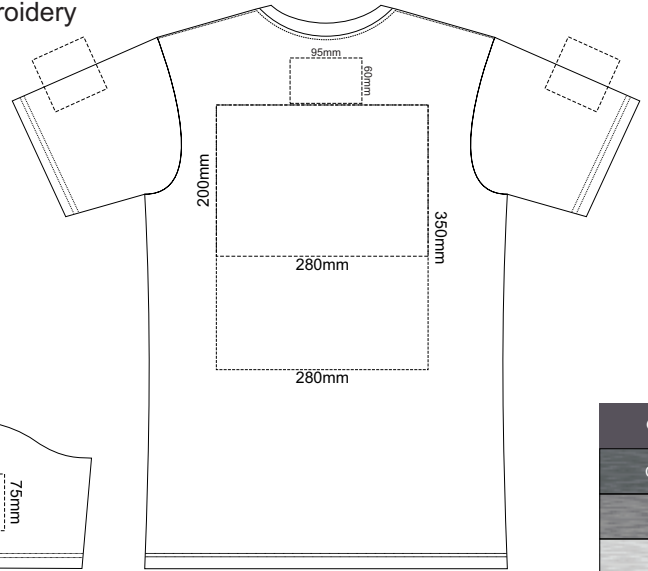

10% of Actual Size  
Screen Print

**MENS FRONT XS**

**MENS BACK XS**

10% of Actual Size  
Colourflex Transfer  
Faux Embroidery

**MENS FRONT XS**

Print area 280x200mm can be rotated to best suit.

**MENS BACK XS**

Print area 280x200mm can be rotated to best suit.

10% of Actual Size  
Embroidery

**MENS FRONT XS**

Graphite
Charcoal
Grey
Ash
Ecru
Gold
Mustard
Orange
Rust
Fuchsia
Red
Kelly Green
Olive
Bottle Green
Cyan
Petrol Blue
Royal Blue
Navy
Purple
Carbon
Black
Jet Black

10% of Actual Size  
Screen Print

**MENS FRONT SMALL**

**MENS BACK SMALL**

10% of Actual Size  
Colourflex Transfer  
Faux Embroidery

**MENS FRONT SMALL**

Print area 280x200mm can be rotated to best suit.

**MENS BACK SMALL**

10% of Actual Size  
Screen Print

**MENS FRONT MEDIUM**

**MENS BACK MEDIUM**

10% of Actual Size  
Colourflex Transfer  
Faux Embroidery

Print area 280x200mm can be rotated to best suit.

**MENS FRONT MEDIUM**