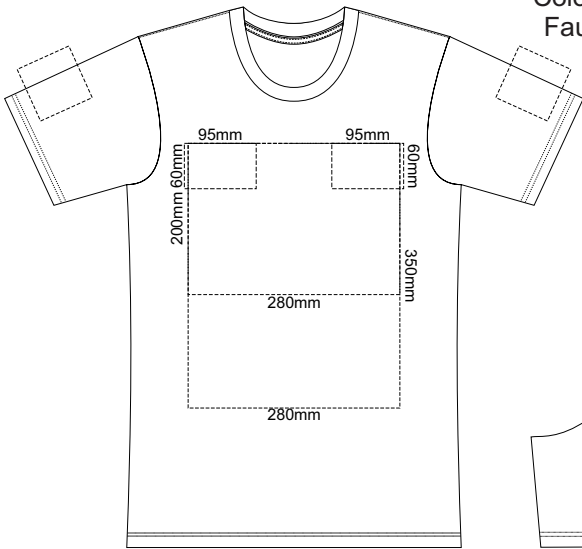

10% of Actual Size  
Screen Print

**MENS FRONT XS**

**MENS BACK XS**

10% of Actual Size  
Colourflex Transfer  
Faux Embroidery

**MENS FRONT XS**

Print area 280x200mm can be rotated to best suit.

**MENS BACK XS**

Print area 280x200mm can be rotated to best suit.

10% of Actual Size  
Embroidery

**MENS FRONT XS**

Graphite
Charcoal
Grey
Ash
Ecru
Gold
Mustard
Orange
Rust
Fuchsia
Red
Kelly Green
Olive
Bottle Green
Cyan
Petrol Blue
Royal Blue
Navy
Purple
Carbon
Black
Jet Black

10% of Actual Size  
Screen Print

**MENS FRONT SMALL**

**MENS BACK SMALL**

10% of Actual Size  
Colourflex Transfer  
Faux Embroidery

**MENS FRONT SMALL**

Print area 280x200mm can be rotated to best suit.

**MENS BACK SMALL**

10% of Actual Size  
Screen Print

**MENS FRONT MEDIUM**

**MENS BACK MEDIUM**

10% of Actual Size  
Colourflex Transfer  
Faux Embroidery

Print area 280x200mm can be rotated to best suit.

**MENS FRONT MEDIUM**