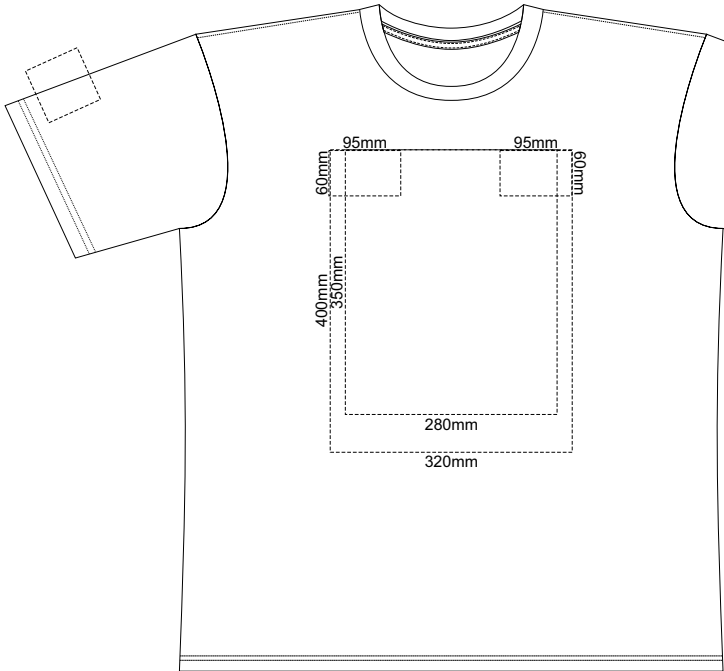

10% of Actual Size
Screen Print

MENS FRONT 4XL