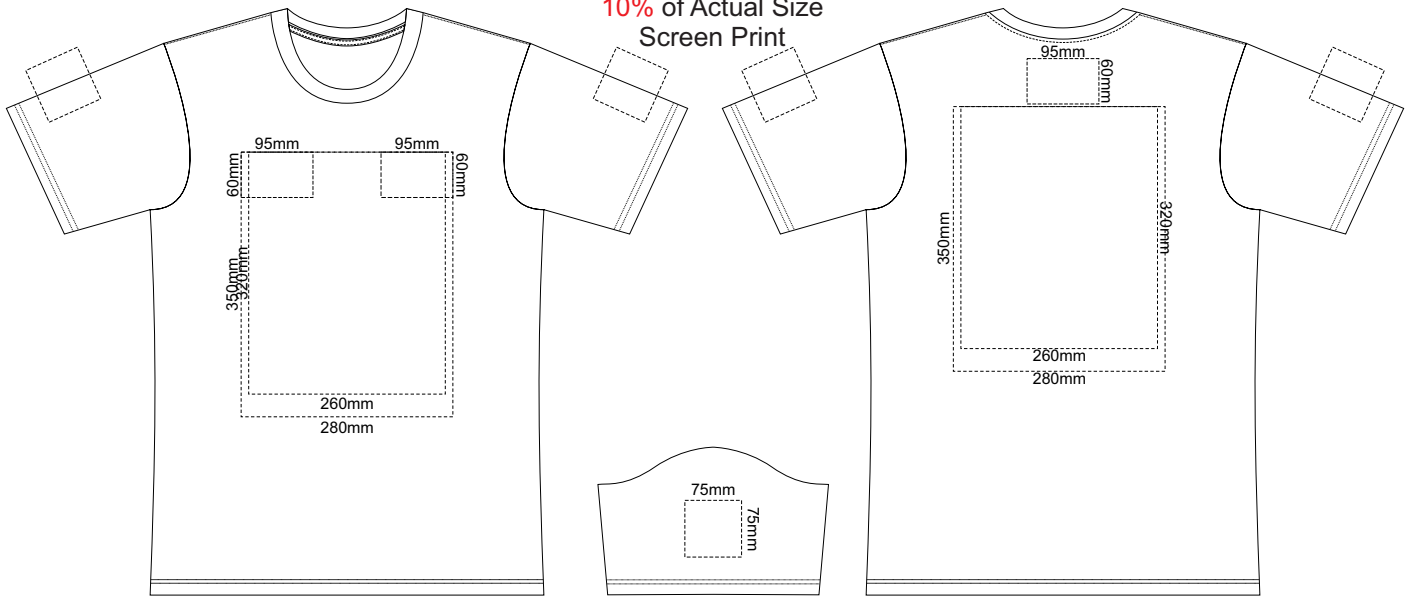

10% of Actual Size  
Screen Print

**MENS FRONT XS**

**MENS BACK XS**

10% of Actual Size  
Colourflex Transfer  
Faux Embroidery

**MENS FRONT XS**

Print area 280x200mm can be rotated to best suit.

**MENS BACK XS**

10% of Actual Size  
Screen Print

**MENS FRONT SMALL**

**MENS BACK SMALL**

10% of Actual Size  
Colourflex Transfer  
Faux Embroidery

**MENS FRONT SMALL**

Print area 280x200mm can be rotated to best suit.

**MENS BACK SMALL**

Print area 280x200mm can be rotated to best suit.

10% of Actual Size  
Embroidery

**MENS FRONT SMALL**

Graphite
Charcoal
Grey
Ash
Ecru
Gold
Mustard
Orange
Rust
Fuchsia
Red
Kelly Green
Olive
Bottle Green
Cyan
Petrol Blue
Royal Blue
Navy
Purple
Carbon
Black
Jet Black

10% of Actual Size  
Screen Print

**MENS FRONT MEDIUM**

**MENS BACK MEDIUM**

10% of Actual Size  
Colourflex Transfer  
Faux Embroidery

Print area 280x200mm can be rotated to best suit.

**MENS FRONT MEDIUM**