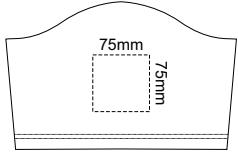

MENS BACK 4XL

Graphite
Charcoal
Grey
Ash
Ecru
White
Gold
Mustard
Orange
Rust
Fuchsia
Red
Kelly Green
Olive
Bottle Green
Cyan
Petrol Blue
Royal Blue
Navy
Purple
Carbon
Black
Jet Black