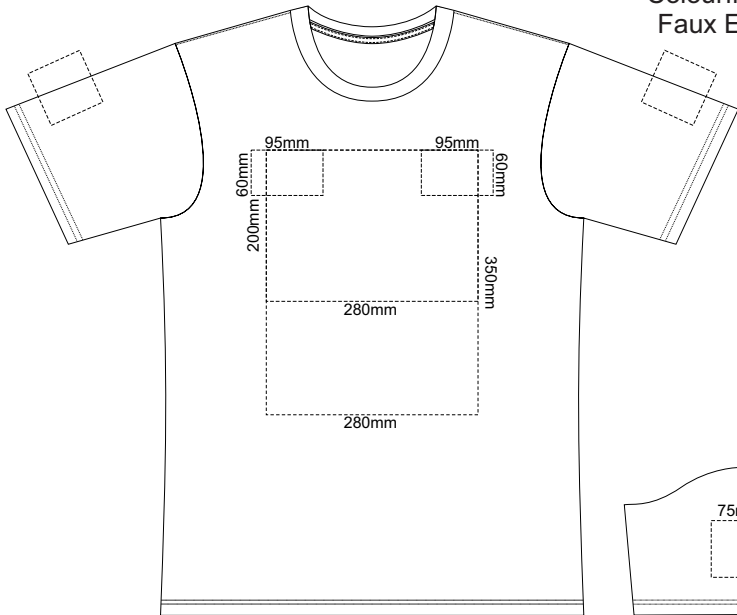

10% of Actual Size  
Screen Print

**MENS FRONT MEDIUM**

**MENS BACK MEDIUM**

10% of Actual Size  
Colourflex Transfer  
Faux Embroidery

Print area 280x200mm can be rotated to best suit.

**MENS FRONT MEDIUM**

Print area 280x200mm can be rotated to best suit.

**MENS BACK MEDIUM**

10% of Actual Size  
Embroidery

**MENS FRONT MEDIUM**

Graphite
Charcoal
Grey
Ash
Ecru
Gold
Mustard
Orange
Rust
Fuchsia
Red
Kelly Green
Olive
Bottle Green
Cyan
Petrol Blue
Royal Blue
Navy
Purple
Carbon
Black
Jet Black

10% of Actual Size  
Screen Print

**MENS FRONT LARGE**

**MENS BACK LARGE**

10% of Actual Size  
Colourflex Transfer  
Faux Embroidery

**MENS FRONT LARGE**

Print area 280x200mm can be rotated to best suit.

**MENS BACK LARGE**

10% of Actual Size  
Screen Print

**MENS FRONT XL**

**MENS BACK XL**

10% of Actual Size  
Colourflex Transfer  
Faux Embroidery

Print area 280x200mm can be rotated to best suit.

Print area 280x200mm can be rotated to best suit.