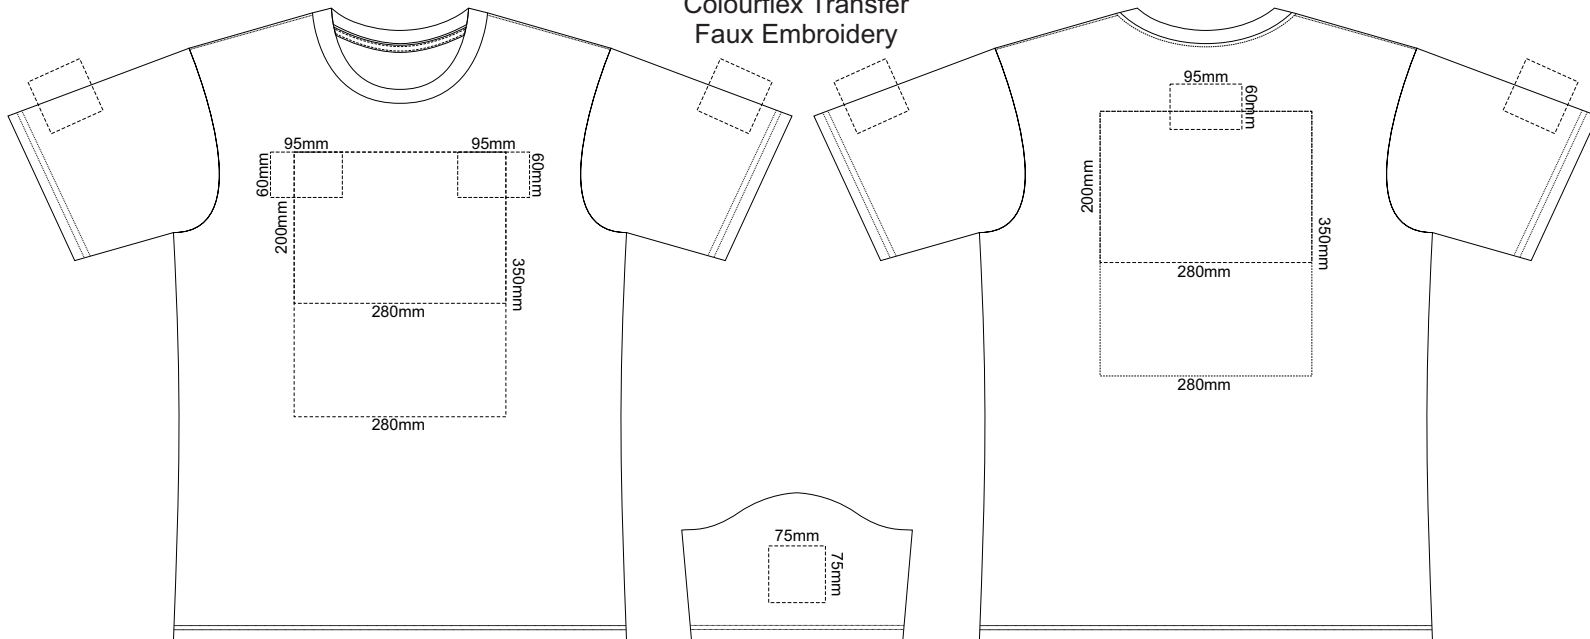

10% of Actual Size  
Screen Print

**MENS FRONT MEDIUM**

**MENS BACK MEDIUM**

10% of Actual Size  
Colourflex Transfer  
Faux Embroidery

Print area 280x200mm can be rotated to best suit.

**MENS FRONT MEDIUM**

10% of Actual Size  
Screen Print

**MENS FRONT LARGE**

**MENS BACK LARGE**

10% of Actual Size  
Colourflex Transfer  
Faux Embroidery

**MENS FRONT LARGE**

Print area 280x200mm can be rotated to best suit.

**MENS BACK LARGE**

Print area 280x200mm can be rotated to best suit.

10% of Actual Size  
Embroidery

**MENS FRONT LARGE**

Graphite
Charcoal
Grey
Ash
Ecru
Gold
Mustard
Orange
Rust
Fuchsia
Red
Kelly Green
Olive
Bottle Green
Cyan
Petrol Blue
Royal Blue
Navy
Purple
Carbon
Black
Jet Black

10% of Actual Size  
Screen Print

**MENS FRONT XL**

**MENS BACK XL**

10% of Actual Size  
Colourflex Transfer  
Faux Embroidery

Print area 280x200mm can be rotated to best suit.

Print area 280x200mm can be rotated to best suit.