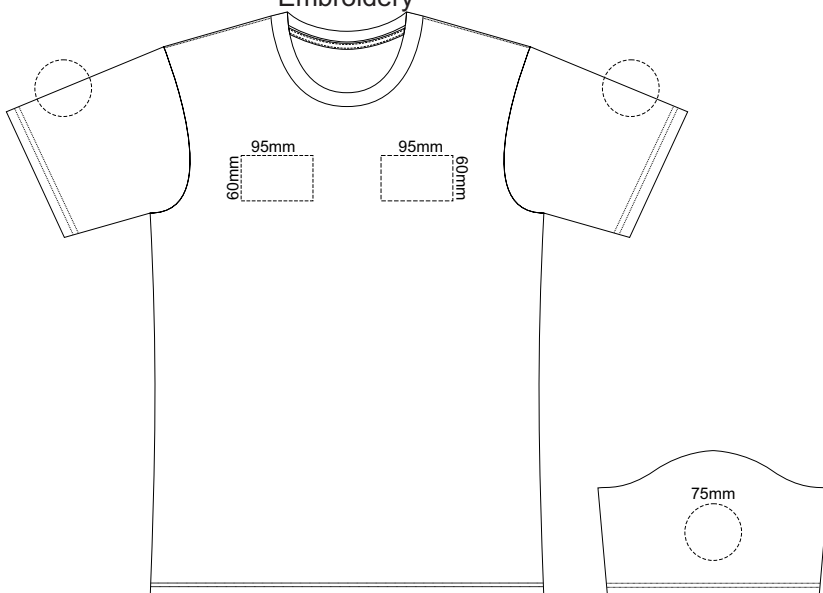

MENS FRONT MEDIUM

Graphite
Charcoal
Grey
Ash
Ecru
Gold
Mustard
Orange
Rust
Fuchsia
Red
Kelly Green
Olive
Bottle Green
Cyan
Petrol Blue
Royal Blue
Navy
Purple
Carbon
Black
Jet Black