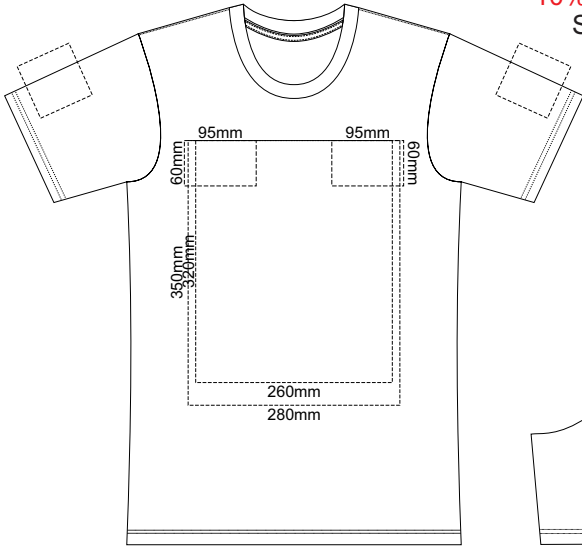

10% of Actual Size  
Screen Print

**MENS FRONT XS**

**MENS BACK XS**

10% of Actual Size  
Colourflex Transfer  
Faux Embroidery

**MENS FRONT XS**

Print area 280x200mm can be rotated to best suit.

**MENS BACK XS**

Print area 280x200mm can be rotated to best suit.

10% of Actual Size  
Embroidery

**MENS FRONT XS**

Graphite
Charcoal
Grey
Ash
Ecru
Gold
Mustard
Orange
Rust
Fuchsia
Red
Kelly Green
Olive
Bottle Green
Cyan
Petrol Blue
Royal Blue
Navy
Purple
Carbon
Black
Jet Black

10% of Actual Size  
Screen Print

**MENS FRONT SMALL**

**MENS BACK SMALL**

10% of Actual Size  
Colourflex Transfer  
Faux Embroidery

**MENS FRONT SMALL**

Print area 280x200mm can be rotated to best suit.

**MENS BACK SMALL**

10% of Actual Size  
Screen Print

**MENS FRONT MEDIUM**

**MENS BACK MEDIUM**

10% of Actual Size  
Colourflex Transfer  
Faux Embroidery

Print area 280x200mm can be rotated to best suit.

**MENS FRONT MEDIUM**