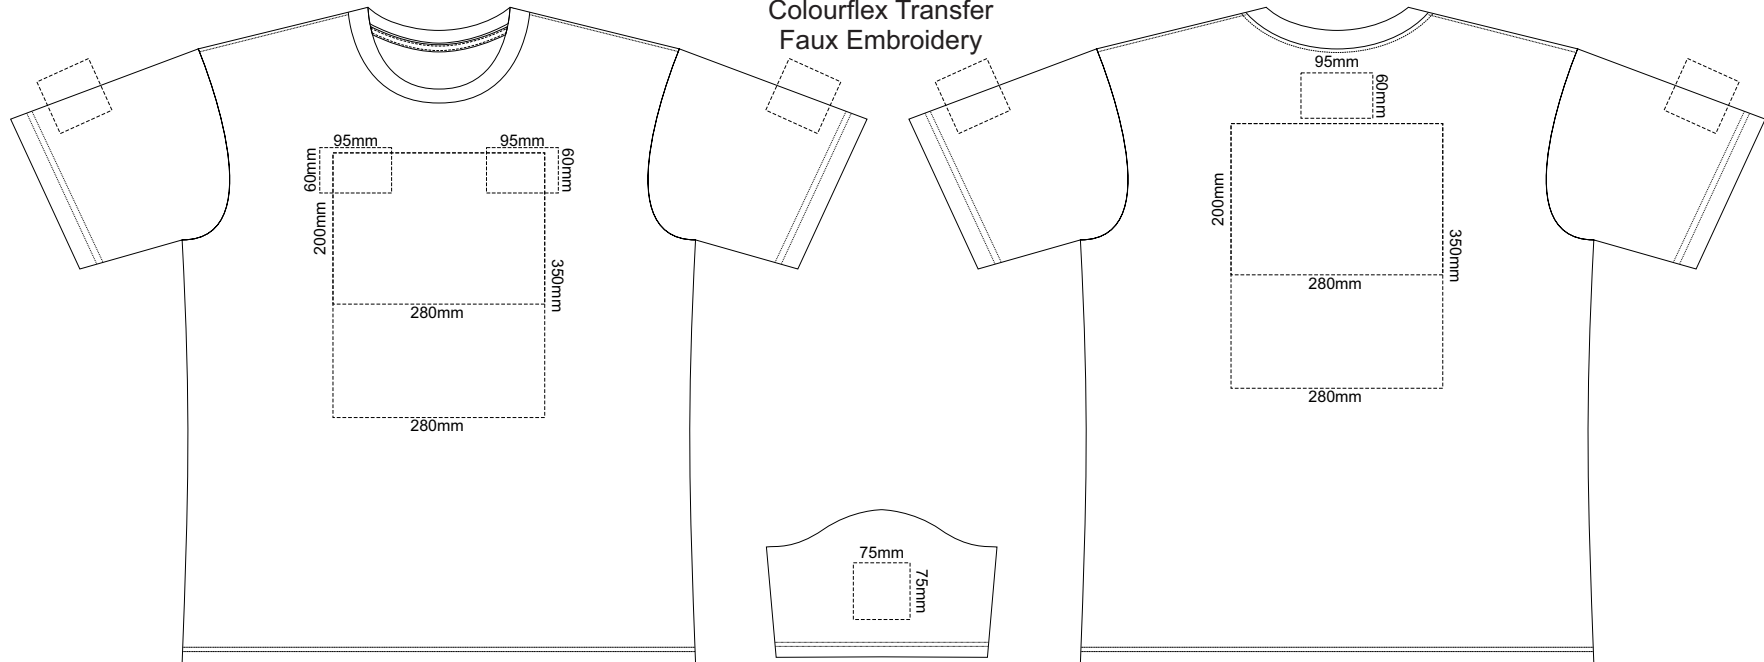

10% of Actual Size  
Screen Print

**MENS FRONT 2XL**

**MENS BACK 2XL**

10% of Actual Size  
Colourflex Transfer  
Faux Embroidery

Print area 280x200mm can be rotated to best suit.

Print area 280x200mm can be rotated to best suit.

10% of Actual Size  
Embroidery

**MENS FRONT 2XL**

Graphite
Charcoal
Grey
Ash
Ecru
Gold
Mustard
Orange
Rust
Fuchsia
Red
Kelly Green
Olive
Bottle Green
Cyan
Petrol Blue
Royal Blue
Navy
Purple
Carbon
Black
Jet Black

10% of Actual Size  
Screen Print

**MENS FRONT 3XL**

**MENS BACK 3XL**

10% of Actual Size  
Colourflex Transfer  
Faux Embroidery

**MENS FRONT 3XL**

**MENS BACK 3XL**

Print area 280x200mm can be rotated to best suit.