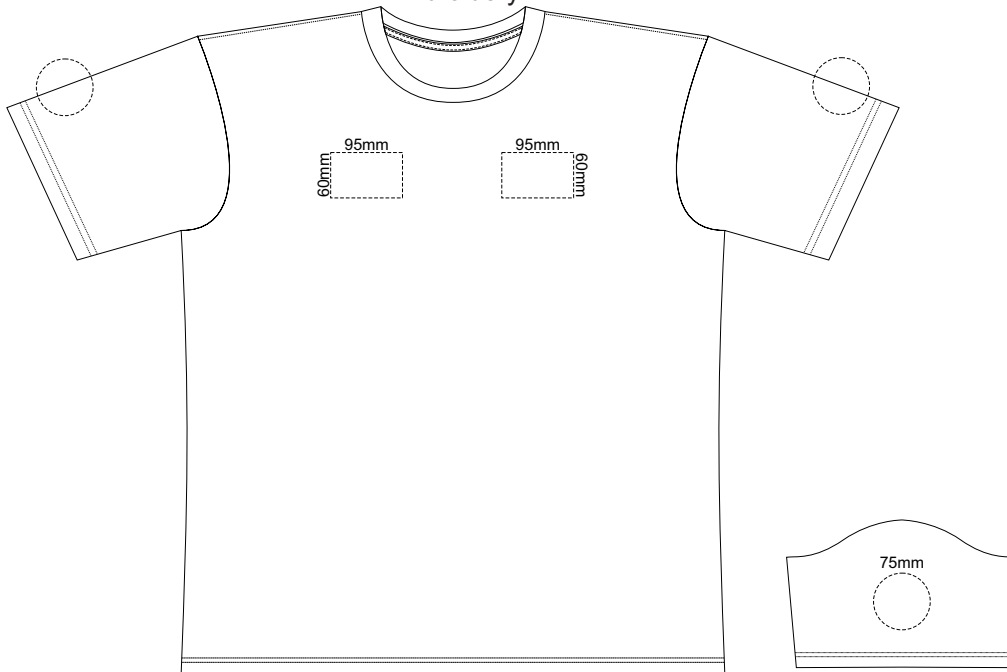

10% of Actual Size
Embroidery

MENS FRONT 4XL

Graphite
Charcoal
Grey
Ash
Ecru
Gold
Mustard
Orange
Rust
Fuchsia
Red
Kelly Green
Olive
Bottle Green
Cyan
Petrol Blue
Royal Blue
Navy
Purple
Carbon
Black
Jet Black