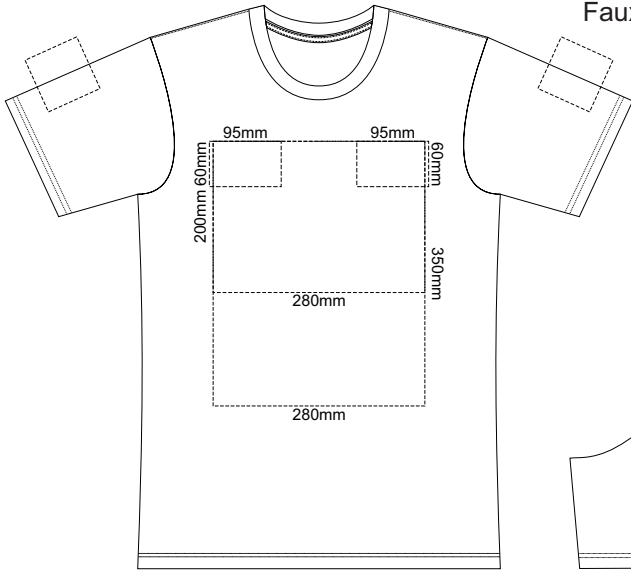

10% of Actual Size  
Screen Print

**MENS FRONT XS**

**MENS BACK XS**

10% of Actual Size  
Colourflex Transfer  
Faux Embroidery

**MENS FRONT XS**

Print area 280x200mm can be rotated to best suit.

**MENS BACK XS**

Print area 280x200mm can be rotated to best suit.

10% of Actual Size  
Embroidery

**MENS FRONT XS**

Graphite
Charcoal
Grey
Ash
Ecru
Gold
Mustard
Orange
Rust
Fuchsia
Red
Kelly Green
Olive
Bottle Green
Cyan
Petrol Blue
Royal Blue
Navy
Purple
Carbon
Black
Jet Black

10% of Actual Size  
Screen Print

**MENS FRONT SMALL**

**MENS BACK SMALL**

10% of Actual Size  
Colourflex Transfer  
Faux Embroidery

**MENS FRONT SMALL**

Print area 280x200mm can be rotated to best suit.

**MENS BACK SMALL**

10% of Actual Size  
Screen Print

**MENS FRONT MEDIUM**

**MENS BACK MEDIUM**

10% of Actual Size  
Colourflex Transfer  
Faux Embroidery

Print area 280x200mm can be rotated to best suit.

**MENS FRONT MEDIUM**