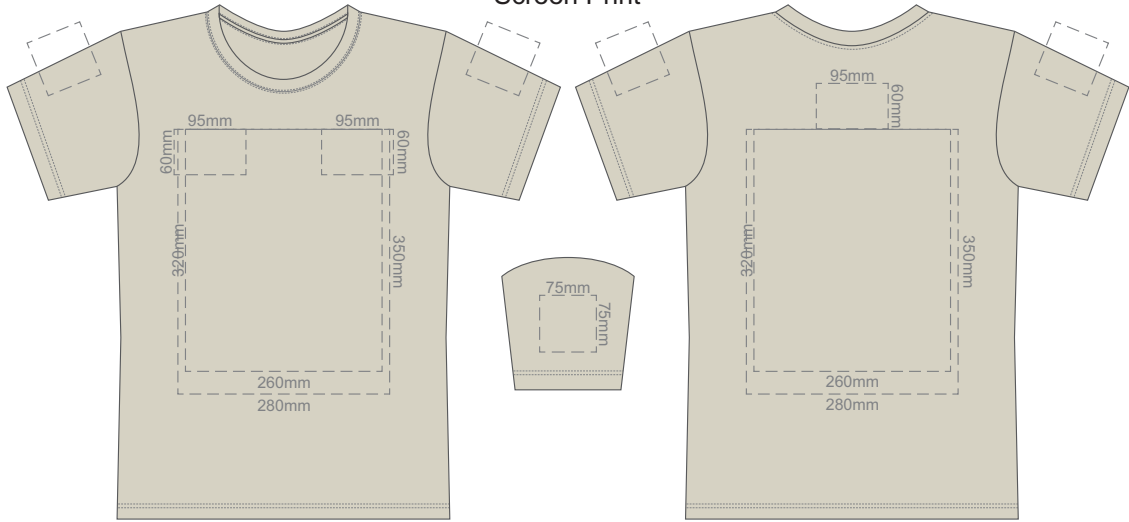

10% of Actual Size  
Screen Print

**FRONT XS**

**BACK XS**

10% of Actual Size  
Colourflex Transfer  
Faux Embroidery

Print area 280x200mm can be rotated to best suit.

**FRONT XS**

Print area 280x200mm can be rotated to best suit.

10% of Actual Size  
Screen Print

**FRONT SMALL**

**BACK SMALL**

10% of Actual Size  
Colourflex Transfer  
Faux Embroidery

Print area 280x200mm can be rotated to best suit.

**FRONT SMALL**

Print area 280x200mm can be rotated to best suit.

10% of Actual Size  
Screen Print

10% of Actual Size  
Colourflex Transfer  
Faux Embroidery

Print area 280x200mm can be rotated to best suit.

Print area 280x200mm can be rotated to best suit.

White
Ecru
Light Grey
Grey
Eggshell
Sand
Yellow
Gold
Mustard
Orange
Rust
Coral
Pink
Fuschsia
Berry
Red
Burgundy
Brown
Sage
Bright Green
Kiwi
Olive
Bottle Green
Aqua
Teal
Pale Blue
Slate Blue
Royal Blue
Navy
Purple
Graphite
Carbon
Black

10% of Actual Size  
Screen Print

**FRONT LARGE**

**BACK LARGE**

10% of Actual Size  
Colourflex Transfer  
Faux Embroidery

Print area 280x200mm can be rotated to best suit.

**FRONT LARGE**

Print area 280x200mm can be rotated to best suit.