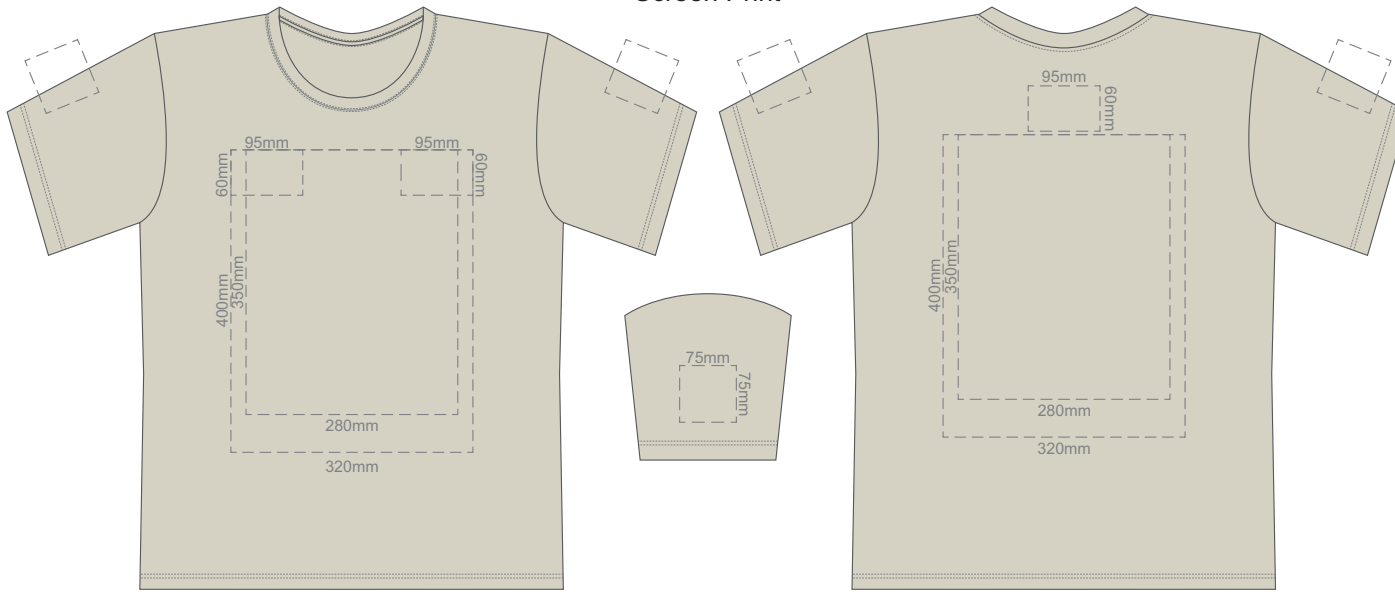

10% of Actual Size  
Screen Print

**FRONT XS**

**BACK XS**

10% of Actual Size  
Colourflex Transfer  
Faux Embroidery

Print area 280x200mm can be rotated to best suit.

**FRONT XS**

Print area 280x200mm can be rotated to best suit.

10% of Actual Size  
Screen Print

**FRONT SMALL**

**BACK SMALL**

10% of Actual Size  
Colourflex Transfer  
Faux Embroidery

Print area 280x200mm can be rotated to best suit.

**FRONT SMALL**

Print area 280x200mm can be rotated to best suit.

10% of Actual Size  
Screen Print

10% of Actual Size  
Colourflex Transfer  
Faux Embroidery

Print area 280x200mm can be rotated to best suit.

Print area 280x200mm can be rotated to best suit.

White
Ecru
Light Grey
Grey
Eggshell
Sand
Yellow
Gold
Mustard
Orange
Rust
Coral
Pink
Fuschsia
Berry
Red
Burgundy
Brown
Sage
Bright Green
Kiwi
Olive
Bottle Green
Aqua
Teal
Pale Blue
Slate Blue
Royal Blue
Navy
Purple
Graphite
Carbon
Black

10% of Actual Size  
Screen Print

**FRONT LARGE**

**BACK LARGE**

10% of Actual Size  
Colourflex Transfer  
Faux Embroidery

Print area 280x200mm can be rotated to best suit.

**FRONT LARGE**

Print area 280x200mm can be rotated to best suit.