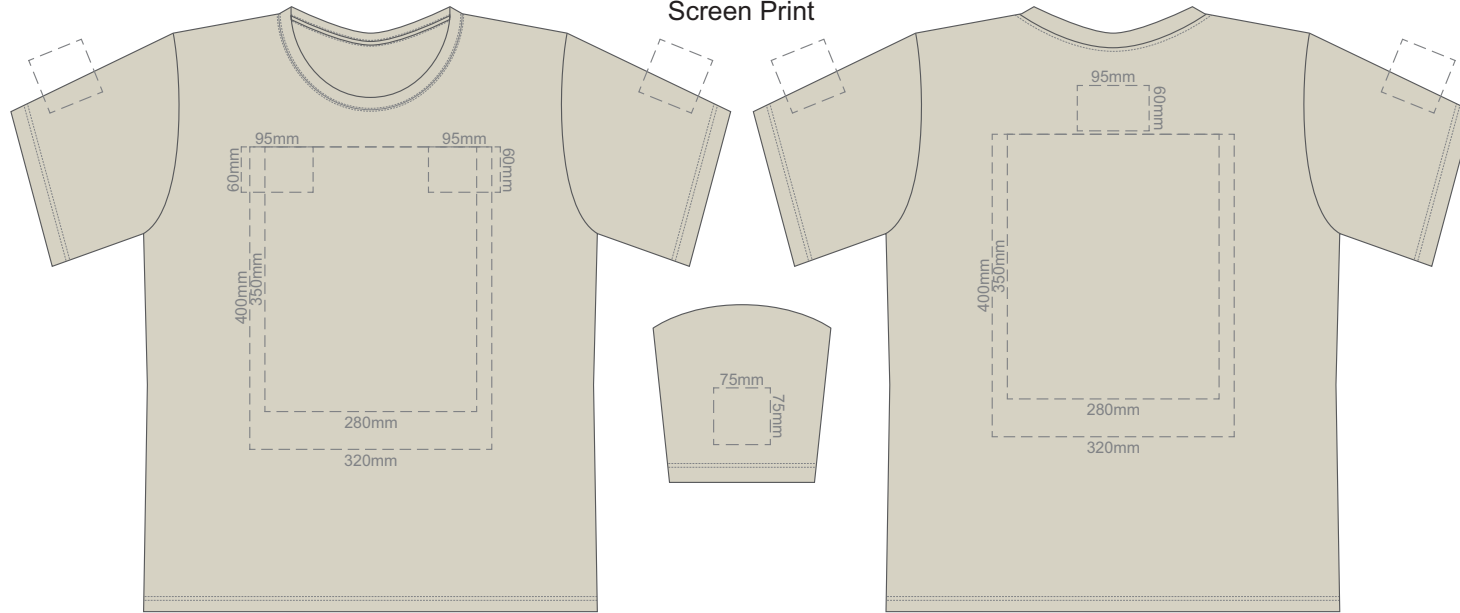

10% of Actual Size  
Screen Print

10% of Actual Size  
Colourflex Transfer  
Faux Embroidery

Print area 280x200mm can be rotated to best suit.

Print area 280x200mm can be rotated to best suit.

White
Ecru
Light Grey
Grey
Eggshell
Sand
Yellow
Gold
Mustard
Orange
Rust
Coral
Pink
Fuschsia
Berry
Red
Burgundy
Brown
Sage
Bright Green
Kiwi
Olive
Bottle Green
Aqua
Teal
Pale Blue
Slate Blue
Royal Blue
Navy
Purple
Graphite
Carbon
Black

10% of Actual Size  
Screen Print

**FRONT LARGE**

**BACK LARGE**

10% of Actual Size  
Colourflex Transfer  
Faux Embroidery

Print area 280x200mm can be rotated to best suit.

**FRONT LARGE**

Print area 280x200mm can be rotated to best suit.

10% of Actual Size  
Screen Print

**FRONT XL**

**BACK XL**

10% of Actual Size  
Colourflex Transfer  
Faux Embroidery

Print area 280x200mm can be rotated to best suit.

Print area 280x200mm can be rotated to best suit.