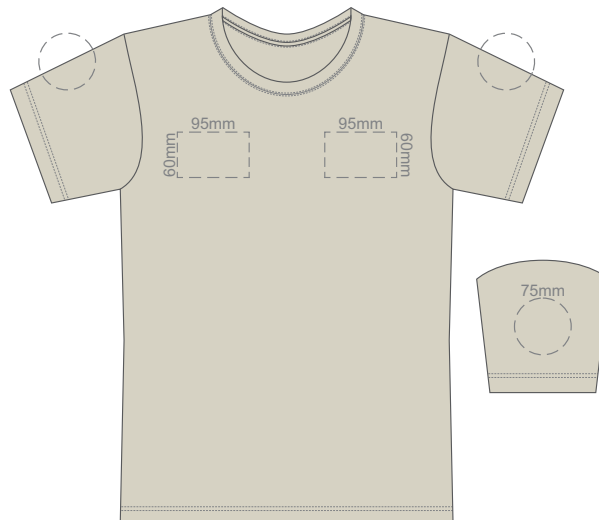

10% of Actual Size
Embroidery

FRONT XS

Ecu
Light Grey
Grey
Sand
Yellow
Gold
Mustard
Orange
Rust
Coral
Pink
Fuschsia
Berry
Red
Burgundy
Brown
Sage
Bright Green
Kiwi
Olive
Bottle Green
Aqua
Teal
Pale Blue
Slate Blue
Royal Blue
Navy
Purple
Graphite
Carbon
Black