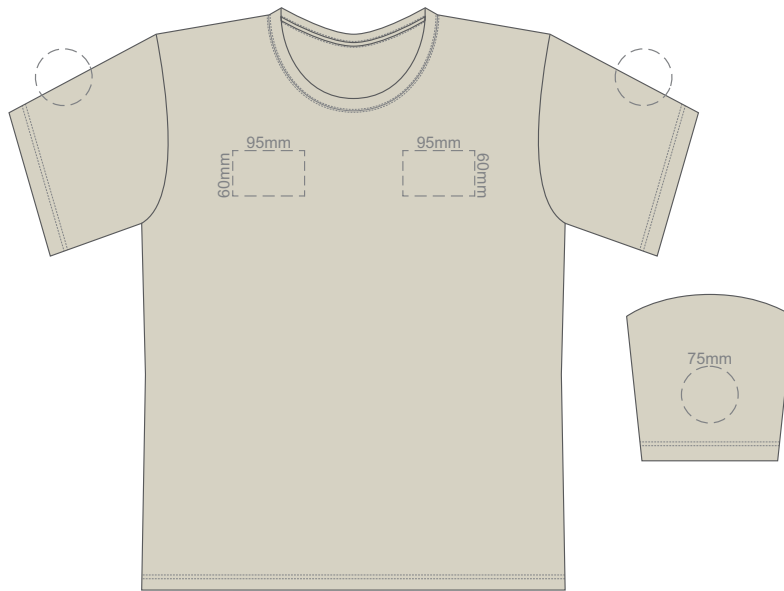

10% of Actual Size
Embroidery

FRONT LARGE

Ecru
Light Grey
Grey
Eggshell
Sand
Yellow
Gold
Mustard
Orange
Rust
Coral
Pink
Fuschsia
Berry
Red
Burgundy
Brown
Sage
Bright Green
Kiwi
Olive
Bottle Green
Aqua
Teal
Pale Blue
Slate Blue
Royal Blue
Navy
Purple
Graphite
Carbon
Black