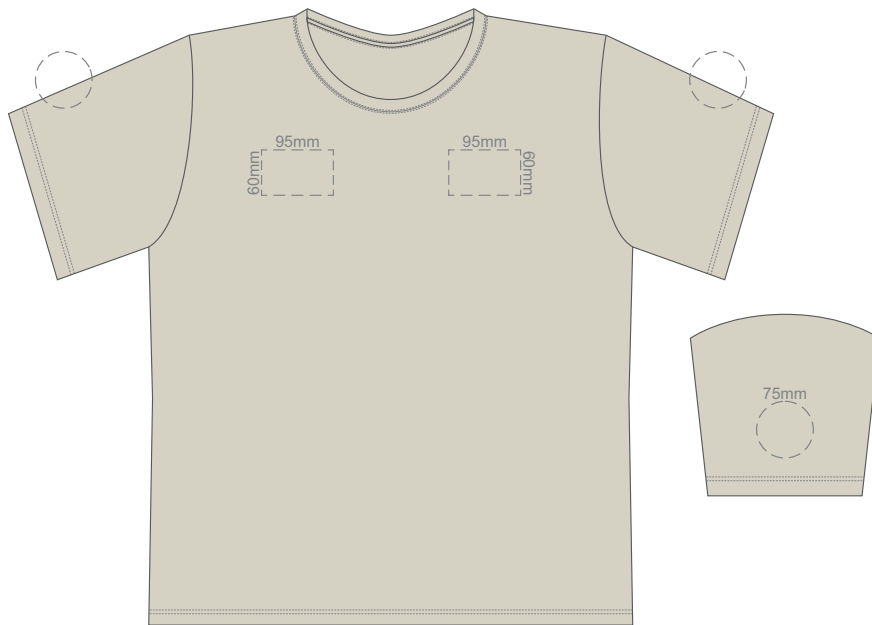

10% of Actual Size
Embroidery

FRONT 2XL

Ecran
Light Grey
Grey
Eggshell
Sand
Yellow
Gold
Mustard
Orange
Rust
Coral
Pink
Fuschsia
Berry
Red
Burgundy
Brown
Sage
Bright Green
Kiwi
Olive
Bottle Green
Aqua
Teal
Pale Blue
Slate Blue
Royal Blue
Navy
Purple
Graphite
Carbon
Black