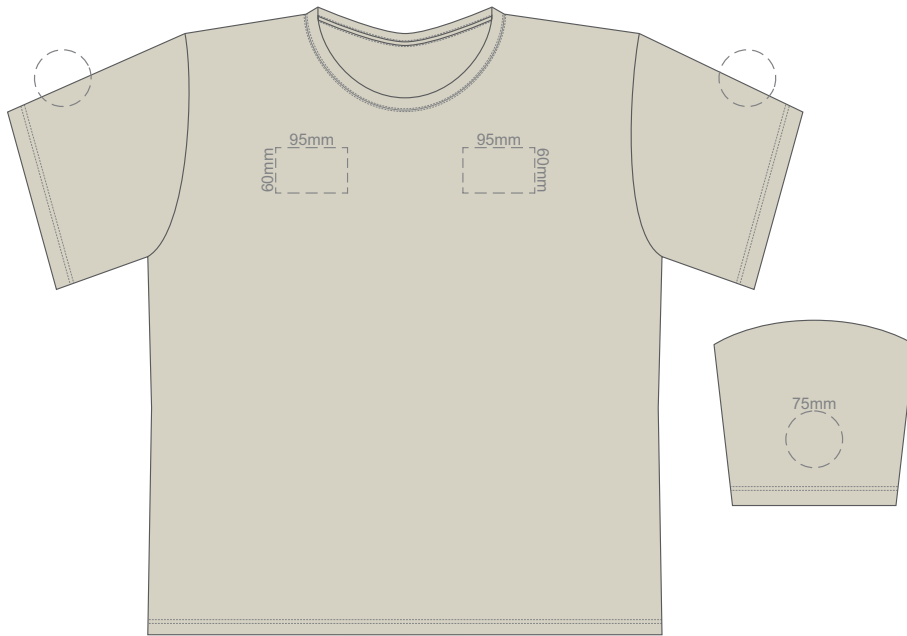

10% of Actual Size
Embroidery

FRONT 3XL

Ecru
Light Grey
Grey
Sand
Yellow
Gold
Mustard
Orange
Rust
Coral
Pink
Fuschsia
Berry
Red
Burgundy
Brown
Sage
Bright Green
Kiwi
Olive
Bottle Green
Aqua
Teal
Pale Blue
Slate Blue
Royal Blue
Navy
Purple
Graphite
Carbon
Black