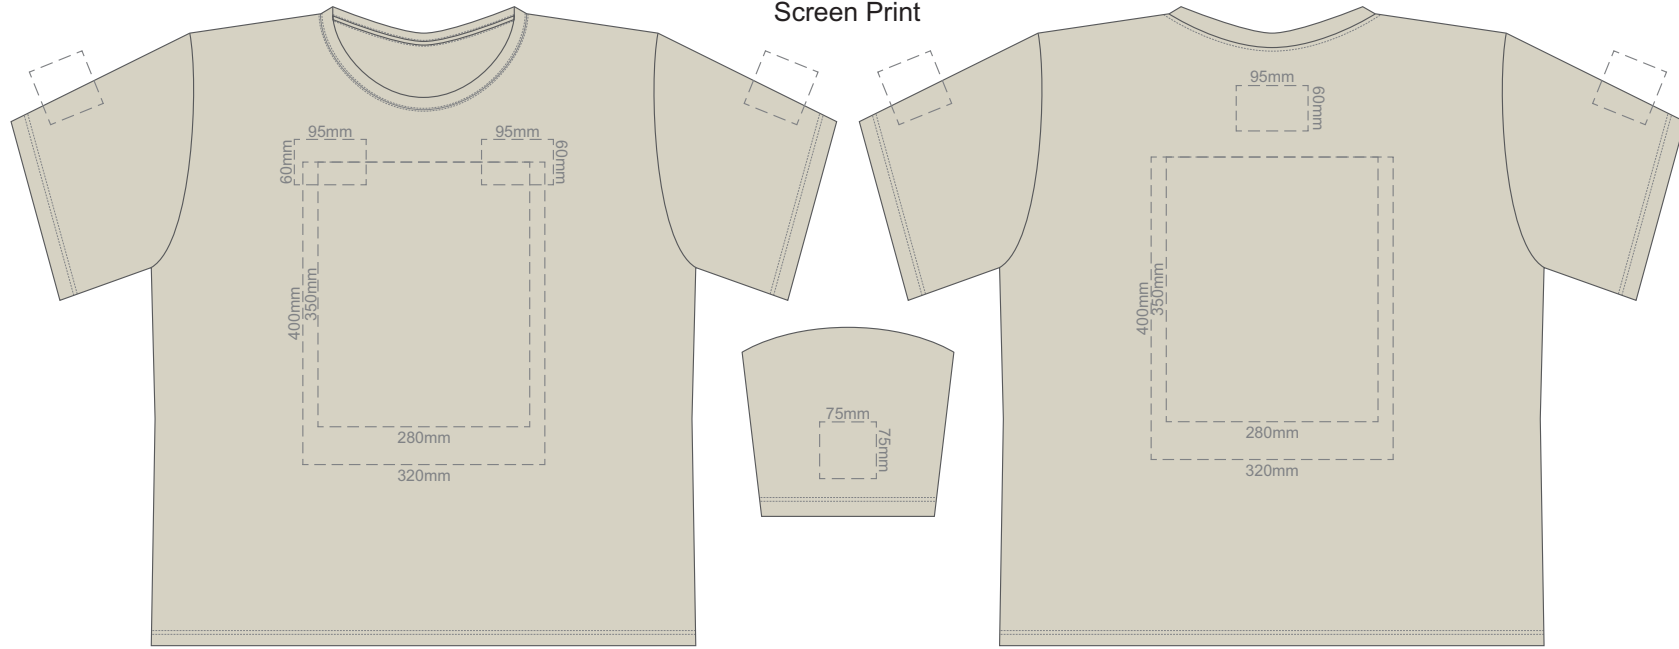

10% of Actual Size  
Screen Print

**FRONT 3XL**

**BACK 3XL**

10% of Actual Size  
Colourflex Transfer  
Faux Embroidery

Print area 280x200mm can be rotated to best suit.

**FRONT 3XL**

Print area 280x200mm can be rotated to best suit.

10% of Actual Size  
Screen Print

**FRONT 4XL**

**BACK 4XL**

10% of Actual Size  
Colourflex Transfer  
Faux Embroidery

Print area 280x200mm can be rotated to best suit.

**FRONT 4XL**

Print area 280x200mm can be rotated to best suit.