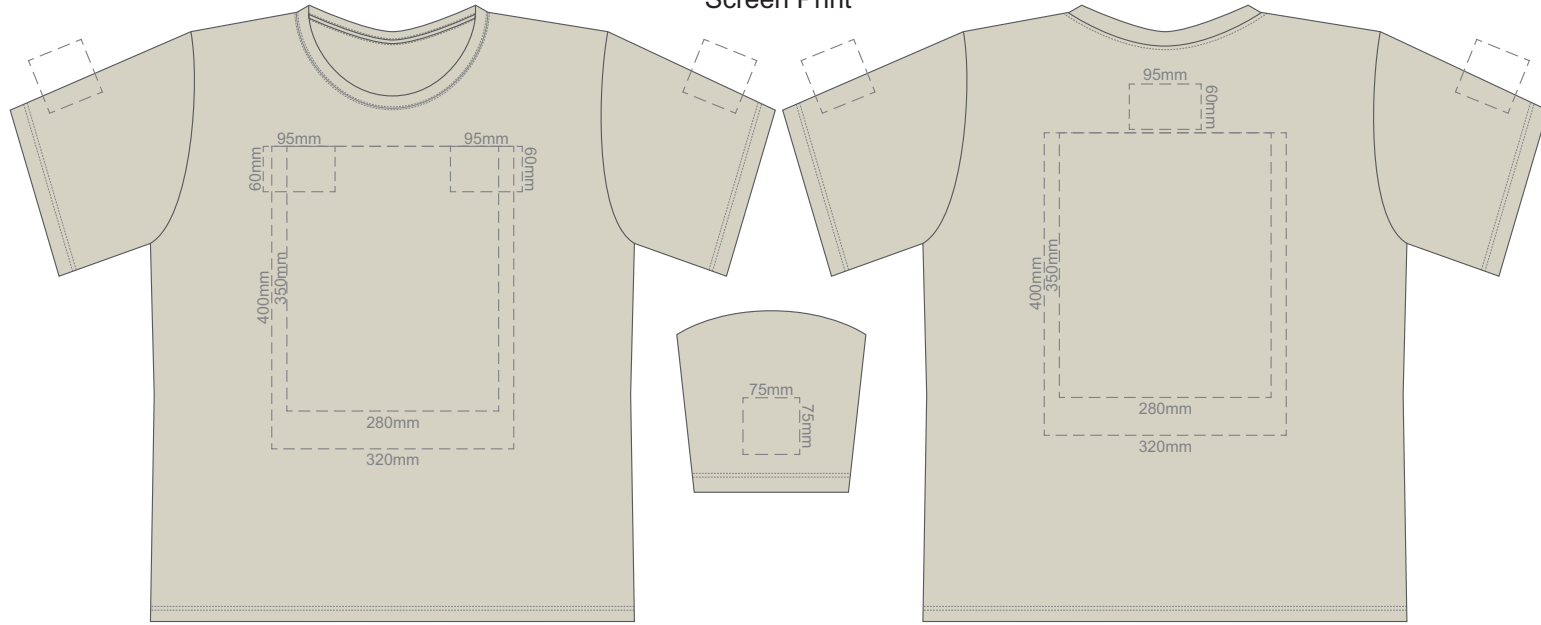

10% of Actual Size  
Screen Print

**FRONT XL**

**BACK XL**

10% of Actual Size  
Colourflex Transfer  
Faux Embroidery

Print area 280x200mm can be rotated to best suit.

Print area 280x200mm can be rotated to best suit.

10% of Actual Size  
Screen Print

**FRONT 2XL**

**BACK 2XL**

10% of Actual Size  
Colourflex Transfer  
Faux Embroidery

Print area 280x200mm can be rotated to best suit.

**FRONT 2XL**

Print area 280x200mm can be rotated to best suit.