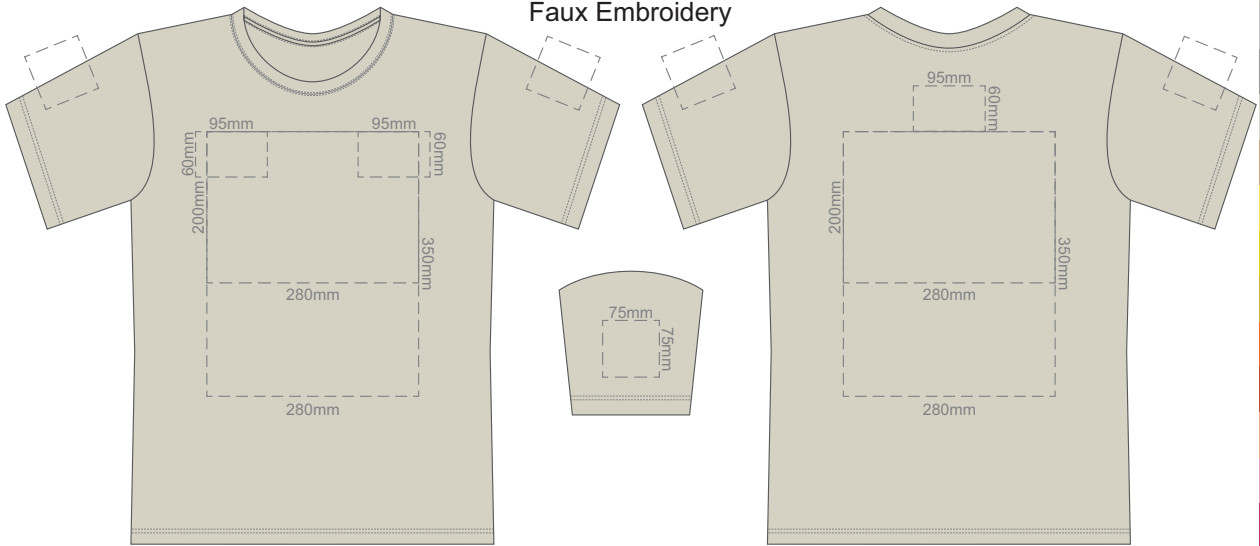

10% of Actual Size  
Screen Print

**FRONT XS**

**BACK XS**

10% of Actual Size  
Colourflex Transfer  
Faux Embroidery

Print area 280x200mm can be rotated to best suit.

**FRONT XS**

Print area 280x200mm can be rotated to best suit.

10% of Actual Size  
Screen Print

**FRONT SMALL**

**BACK SMALL**

10% of Actual Size  
Colourflex Transfer  
Faux Embroidery

Print area 280x200mm can be rotated to best suit.

**FRONT SMALL**

Print area 280x200mm can be rotated to best suit.

10% of Actual Size  
Screen Print

10% of Actual Size  
Colourflex Transfer  
Faux Embroidery

Print area 280x200mm can be rotated to best suit.

Print area 280x200mm can be rotated to best suit.

White
Ecru
Light Grey
Grey
Eggshell
Sand
Yellow
Gold
Mustard
Orange
Rust
Coral
Pink
Fuschsia
Berry
Red
Burgundy
Brown
Sage
Bright Green
Kiwi
Olive
Bottle Green
Aqua
Teal
Pale Blue
Slate Blue
Royal Blue
Navy
Purple
Graphite
Carbon
Black

10% of Actual Size  
Screen Print

**FRONT LARGE**

**BACK LARGE**

10% of Actual Size  
Colourflex Transfer  
Faux Embroidery

Print area 280x200mm can be rotated to best suit.

**FRONT LARGE**

Print area 280x200mm can be rotated to best suit.