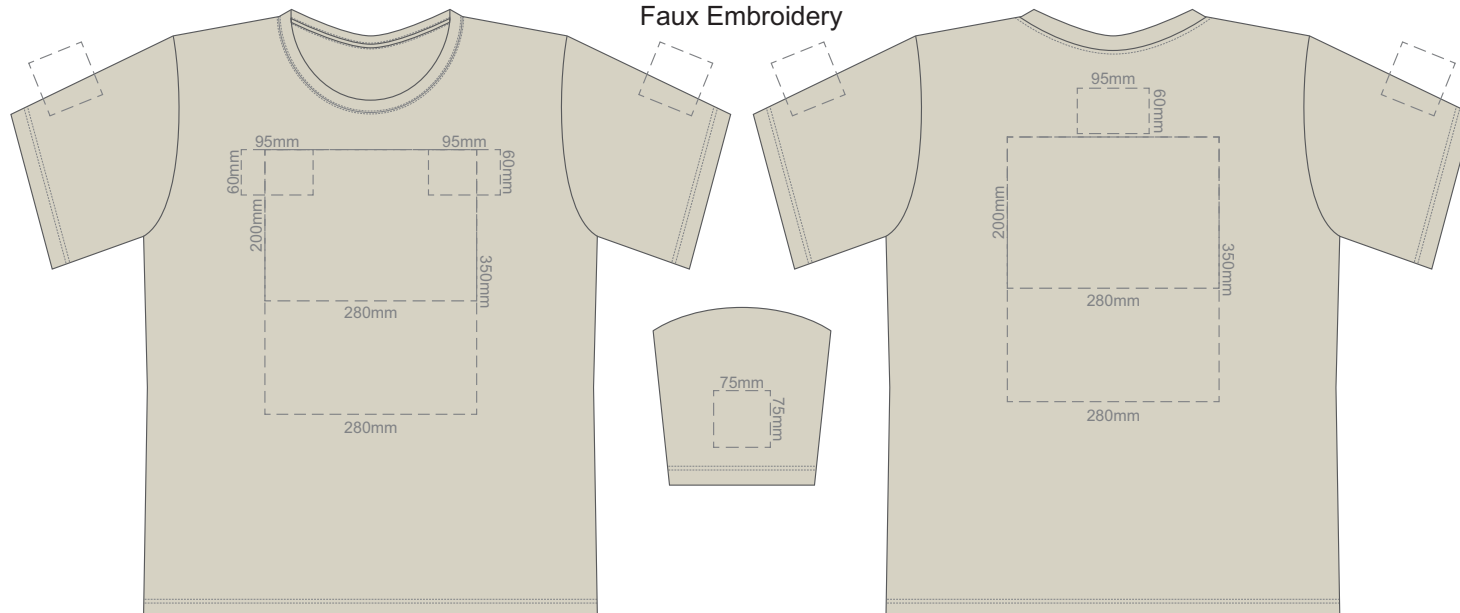

10% of Actual Size  
Screen Print

10% of Actual Size  
Colourflex Transfer  
Faux Embroidery

Print area 280x200mm can be rotated to best suit.

Print area 280x200mm can be rotated to best suit.

White
Ecru
Light Grey
Grey
Eggshell
Sand
Yellow
Gold
Mustard
Orange
Rust
Coral
Pink
Fuschsia
Berry
Red
Burgundy
Brown
Sage
Bright Green
Kiwi
Olive
Bottle Green
Aqua
Teal
Pale Blue
Slate Blue
Royal Blue
Navy
Purple
Graphite
Carbon
Black

10% of Actual Size  
Screen Print

**FRONT LARGE**

**BACK LARGE**

10% of Actual Size  
Colourflex Transfer  
Faux Embroidery

Print area 280x200mm can be rotated to best suit.

**FRONT LARGE**

Print area 280x200mm can be rotated to best suit.

10% of Actual Size  
Embroidery

**FRONT LARGE**

Ecru
Light Grey
Grey
Eggshell
Sand
Yellow
Gold
Mustard
Orange
Rust
Coral
Pink
Fuschsia
Berry
Red
Burgundy
Brown
Sage
Bright Green
Kiwi
Olive
Bottle Green
Aqua
Teal
Pale Blue
Slate Blue
Royal Blue
Navy
Purple
Graphite
Carbon
Black

10% of Actual Size  
Screen Print

**FRONT XL**

**BACK XL**

10% of Actual Size  
Colourflex Transfer  
Faux Embroidery

Print area 280x200mm can be rotated to best suit.

Print area 280x200mm can be rotated to best suit.