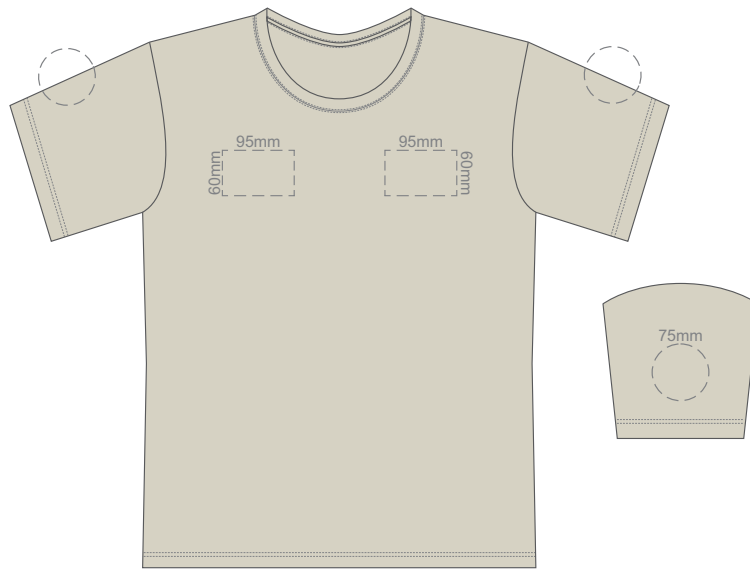

10% of Actual Size
Embroidery

FRONT MEDIUM

Ecru
Light Grey
Grey
Eggshell
Sand
Yellow
Gold
Mustard
Orange
Rust
Coral
Pink
Fuschsia
Berry
Red
Burgundy
Brown
Sage
Bright Green
Kiwi
Olive
Bottle Green
Aqua
Teal
Pale Blue
Slate Blue
Royal Blue
Navy
Purple
Graphite
Carbon
Black