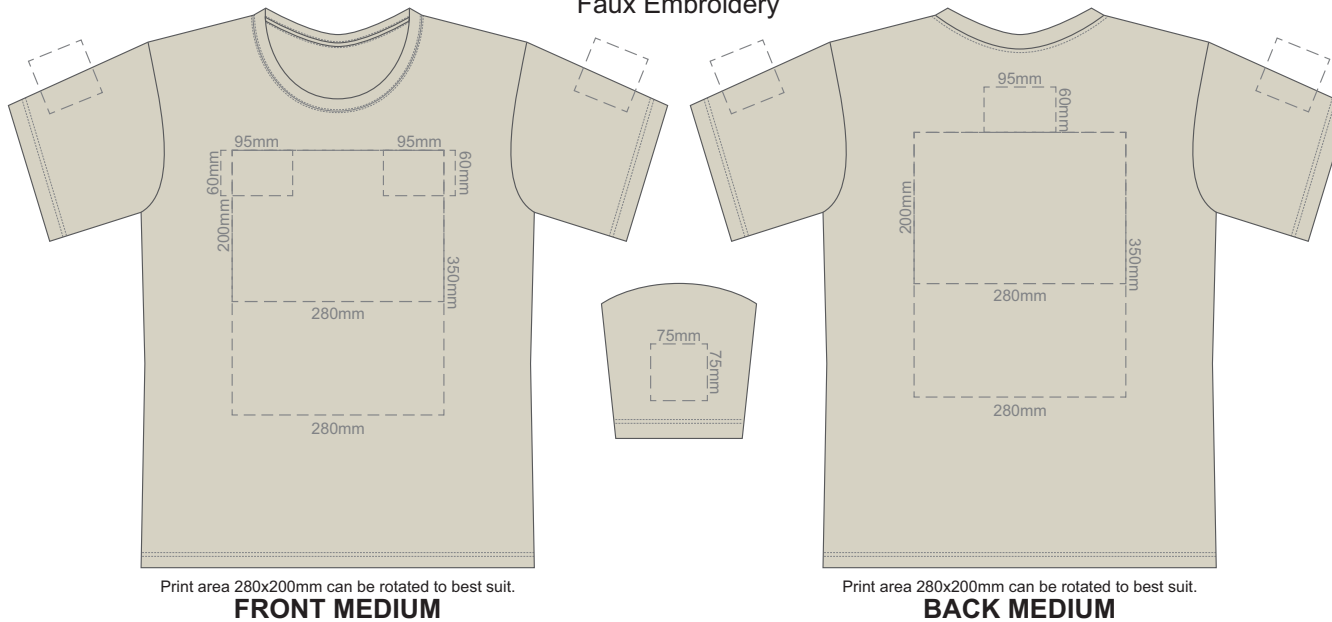

10% of Actual Size  
Screen Print

**FRONT XS**

**BACK XS**

10% of Actual Size  
Colourflex Transfer  
Faux Embroidery

Print area 280x200mm can be rotated to best suit.

**FRONT XS**

Print area 280x200mm can be rotated to best suit.

10% of Actual Size  
Screen Print

**FRONT SMALL**

**BACK SMALL**

10% of Actual Size  
Colourflex Transfer  
Faux Embroidery

Print area 280x200mm can be rotated to best suit.

**FRONT SMALL**

Print area 280x200mm can be rotated to best suit.

**BACK SMALL**

10% of Actual Size  
Embroidery

**FRONT SMALL**

White
Ecru
Light Grey
Grey
Eggshell
Sand
Yellow
Gold
Mustard
Orange
Rust
Coral
Pink
Fuschsia
Berry
Red
Burgundy
Brown
Sage
Bright Green
Kiwi
Olive
Bottle Green
Aqua
Teal
Pale Blue
Slate Blue
Royal Blue
Navy
Purple
Graphite
Carbon
Black

10% of Actual Size  
Screen Print

10% of Actual Size  
Colourflex Transfer  
Faux Embroidery

Print area 280x200mm can be rotated to best suit.

Print area 280x200mm can be rotated to best suit.

White
Ecru
Light Grey
Grey
Eggshell
Sand
Yellow
Gold
Mustard
Orange
Rust
Coral
Pink
Fuschsia
Berry
Red
Burgundy
Brown
Sage
Bright Green
Kiwi
Olive
Bottle Green
Aqua
Teal
Pale Blue
Slate Blue
Royal Blue
Navy
Purple
Graphite
Carbon
Black