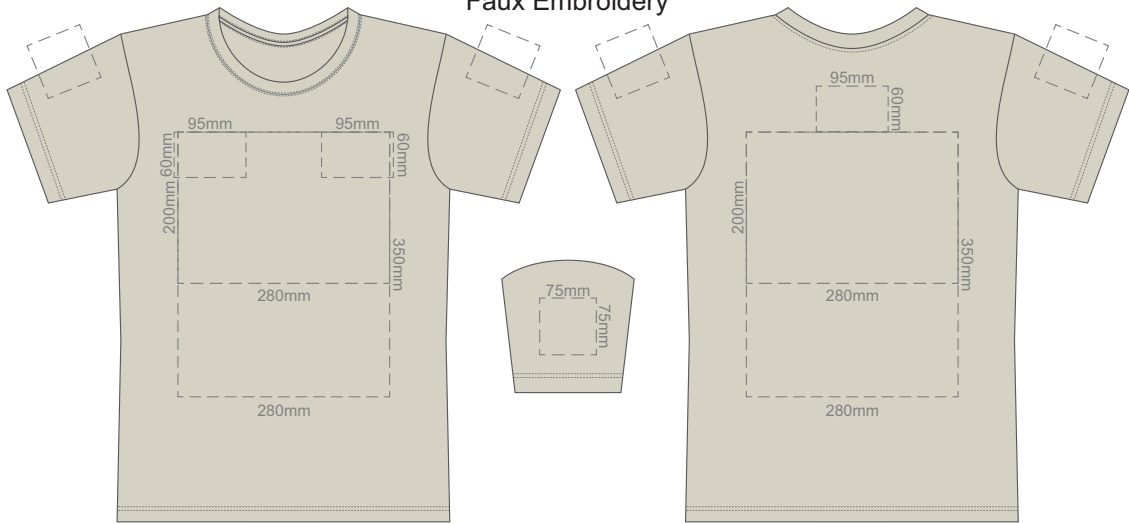

10% of Actual Size  
Screen Print

**FRONT XS**

**BACK XS**

10% of Actual Size  
Colourflex Transfer  
Faux Embroidery

Print area 280x200mm can be rotated to best suit.

**FRONT XS**

Print area 280x200mm can be rotated to best suit.

10% of Actual Size  
Screen Print

**FRONT SMALL**

**BACK SMALL**

10% of Actual Size  
Colourflex Transfer  
Faux Embroidery

Print area 280x200mm can be rotated to best suit.

**FRONT SMALL**

Print area 280x200mm can be rotated to best suit.

10% of Actual Size  
Screen Print

10% of Actual Size  
Colourflex Transfer  
Faux Embroidery

Print area 280x200mm can be rotated to best suit.

Print area 280x200mm can be rotated to best suit.

White
Ecru
Light Grey
Grey
Eggshell
Sand
Yellow
Gold
Mustard
Orange
Rust
Coral
Pink
Fuschsia
Berry
Red
Burgundy
Brown
Sage
Bright Green
Kiwi
Olive
Bottle Green
Aqua
Teal
Pale Blue
Slate Blue
Royal Blue
Navy
Purple
Graphite
Carbon
Black

10% of Actual Size  
Screen Print

**FRONT LARGE**

**BACK LARGE**

10% of Actual Size  
Colourflex Transfer  
Faux Embroidery

Print area 280x200mm can be rotated to best suit.

**FRONT LARGE**

Print area 280x200mm can be rotated to best suit.