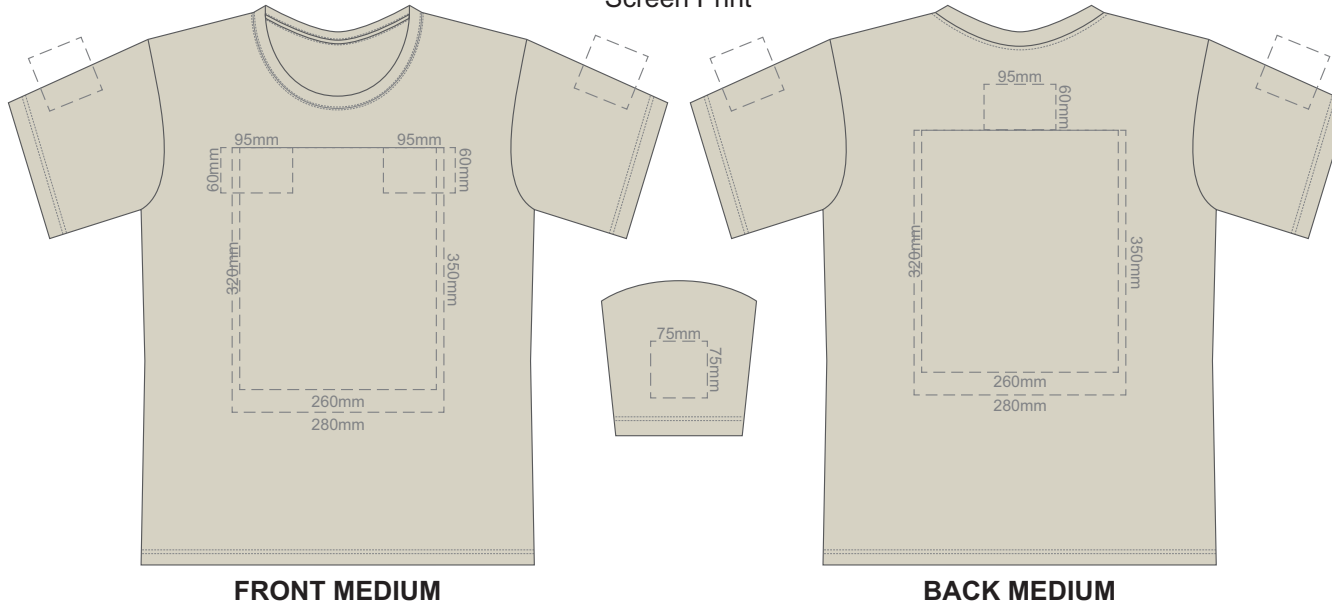

10% of Actual Size  
Screen Print

**FRONT XS**

**BACK XS**

10% of Actual Size  
Colourflex Transfer  
Faux Embroidery

Print area 280x200mm can be rotated to best suit.

**FRONT XS**

Print area 280x200mm can be rotated to best suit.

10% of Actual Size  
Screen Print

**FRONT SMALL**

**BACK SMALL**

10% of Actual Size  
Colourflex Transfer  
Faux Embroidery

Print area 280x200mm can be rotated to best suit.

**FRONT SMALL**

Print area 280x200mm can be rotated to best suit.

10% of Actual Size  
Screen Print

10% of Actual Size  
Colourflex Transfer  
Faux Embroidery

Print area 280x200mm can be rotated to best suit.

Print area 280x200mm can be rotated to best suit.

White
Ecru
Light Grey
Grey
Eggshell
Sand
Yellow
Gold
Mustard
Orange
Rust
Coral
Pink
Fuschsia
Berry
Red
Burgundy
Brown
Sage
Bright Green
Kiwi
Olive
Bottle Green
Aqua
Teal
Pale Blue
Slate Blue
Royal Blue
Navy
Purple
Graphite
Carbon
Black

10% of Actual Size  
Screen Print

**FRONT LARGE**

**BACK LARGE**

10% of Actual Size  
Colourflex Transfer  
Faux Embroidery

Print area 280x200mm can be rotated to best suit.

**FRONT LARGE**

Print area 280x200mm can be rotated to best suit.