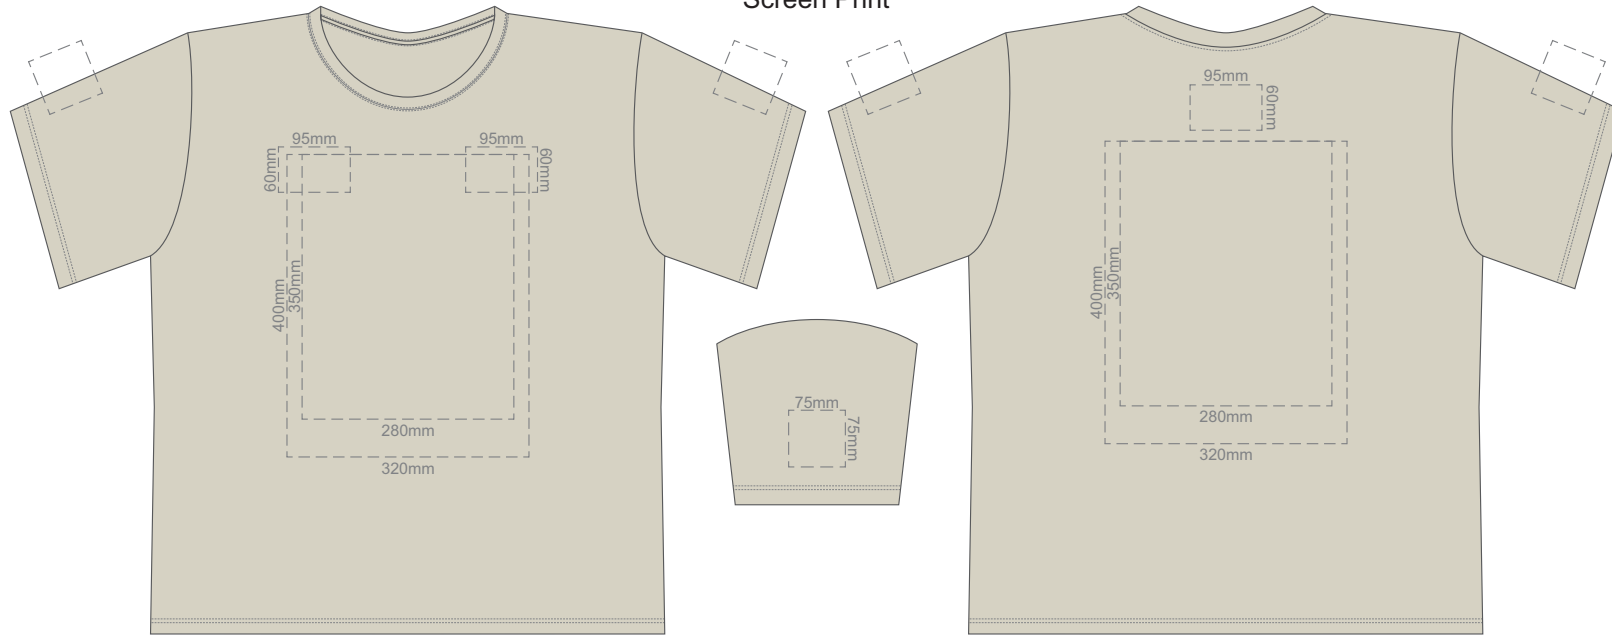

10% of Actual Size
Screen Print

FRONT 3XL

BACK 3XL

10% of Actual Size
Colourflex Transfer
Faux Embroidery