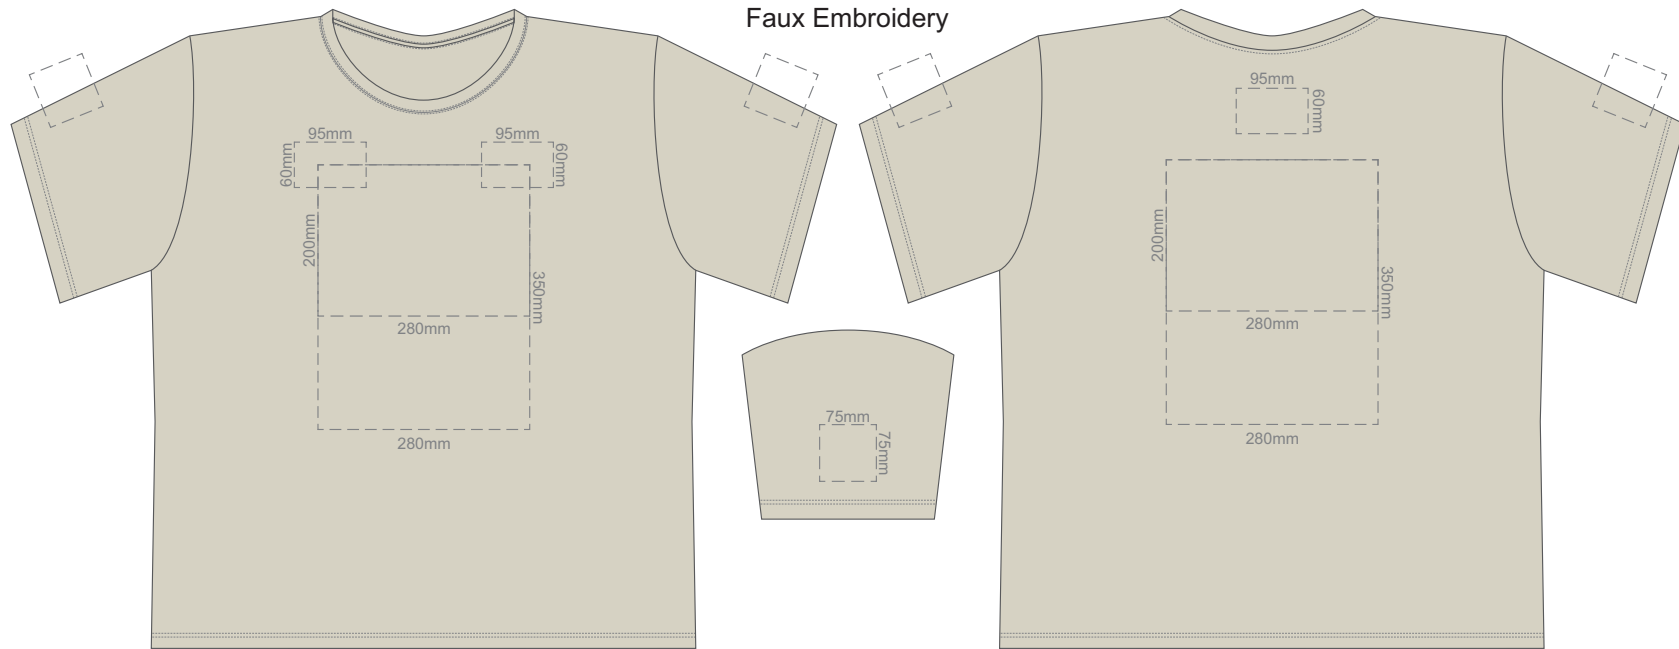

10% of Actual Size  
Embroidery

**FRONT 3XL**

Ecru
Light Grey
Grey
Sand
Yellow
Gold
Mustard
Orange
Rust
Coral
Pink
Fuschsia
Berry
Red
Burgundy
Brown
Sage
Bright Green
Kiwi
Olive
Bottle Green
Aqua
Teal
Pale Blue
Slate Blue
Royal Blue
Navy
Purple
Graphite
Carbon
Black

10% of Actual Size  
Screen Print

**FRONT 4XL**

**BACK 4XL**

10% of Actual Size  
Colourflex Transfer  
Faux Embroidery

Print area 280x200mm can be rotated to best suit.

**FRONT 4XL**

Print area 280x200mm can be rotated to best suit.