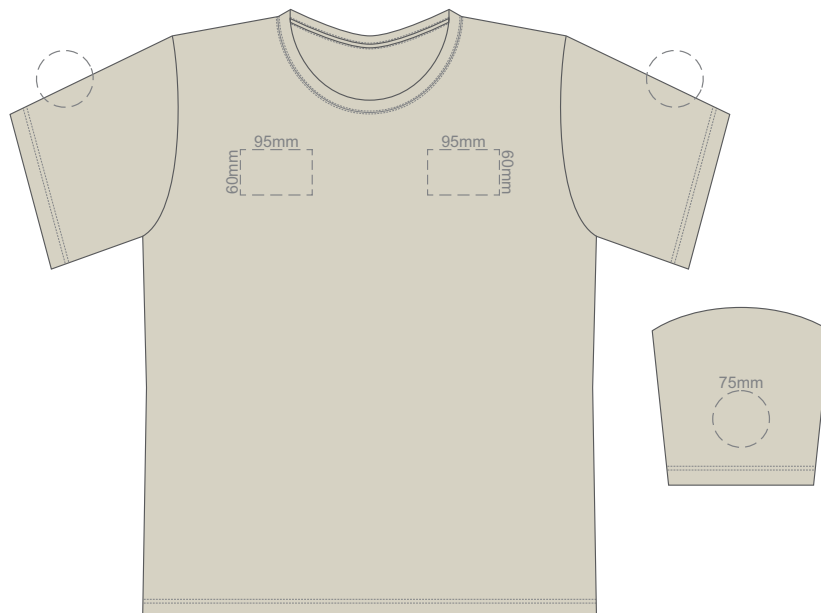

10% of Actual Size
Embroidery

FRONT XL

Ecru
Light Grey
Grey
Eggshell
Sand
Yellow
Gold
Mustard
Orange
Rust
Coral
Pink
Fuschsia
Berry
Red
Burgundy
Brown
Sage
Bright Green
Kiwi
Olive
Bottle Green
Aqua
Teal
Pale Blue
Slate Blue
Royal Blue
Navy
Purple
Graphite
Carbon
Black