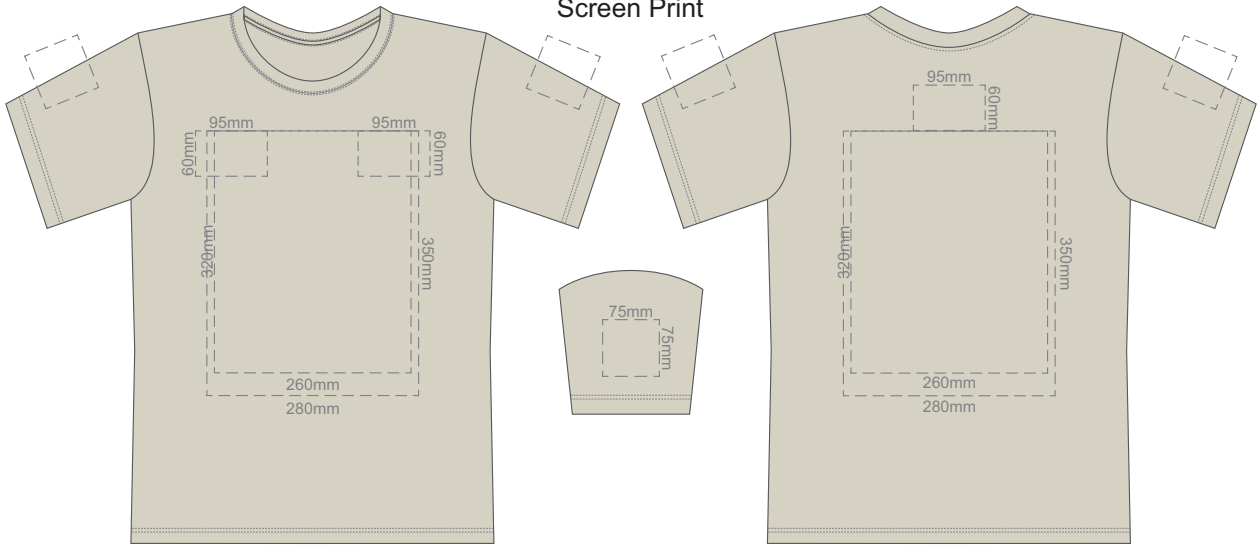

10% of Actual Size  
Screen Print

**FRONT XS**

**BACK XS**

10% of Actual Size  
Colourflex Transfer  
Faux Embroidery

Print area 280x200mm can be rotated to best suit.

**FRONT XS**

Print area 280x200mm can be rotated to best suit.

10% of Actual Size  
Screen Print

**FRONT SMALL**

**BACK SMALL**

10% of Actual Size  
Colourflex Transfer  
Faux Embroidery

Print area 280x200mm can be rotated to best suit.

**FRONT SMALL**

Print area 280x200mm can be rotated to best suit.

10% of Actual Size  
Screen Print

10% of Actual Size  
Colourflex Transfer  
Faux Embroidery

Print area 280x200mm can be rotated to best suit.

Print area 280x200mm can be rotated to best suit.

White
Ecru
Light Grey
Grey
Eggshell
Sand
Yellow
Gold
Mustard
Orange
Rust
Coral
Pink
Fuschsia
Berry
Red
Burgundy
Brown
Sage
Bright Green
Kiwi
Olive
Bottle Green
Aqua
Teal
Pale Blue
Slate Blue
Royal Blue
Navy
Purple
Graphite
Carbon
Black

10% of Actual Size  
Screen Print

**FRONT LARGE**

**BACK LARGE**

10% of Actual Size  
Colourflex Transfer  
Faux Embroidery

Print area 280x200mm can be rotated to best suit.

**FRONT LARGE**

Print area 280x200mm can be rotated to best suit.