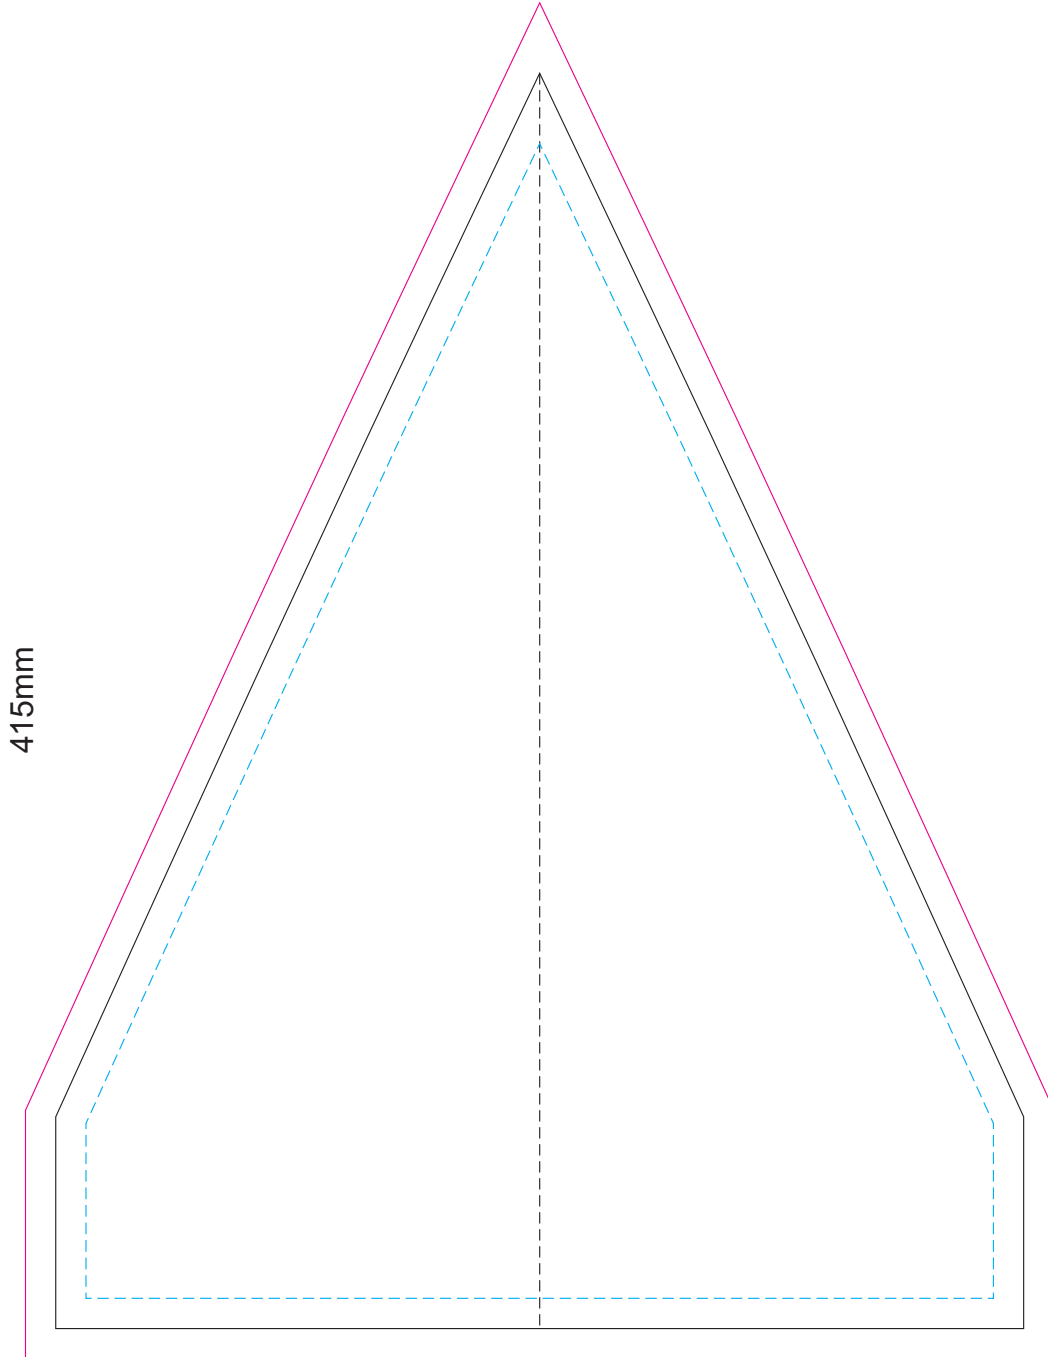

40% of Actual Size
Sublimation Print Mock-up
(With Pompom)

40% of Actual Size
Sublimation

320mm

Blue Line = The SIGNIFICANT PRINT AREA
(Keep all critical images & text within this box)

Black Line = Maximum print area

Pink Line = Bleed off to here